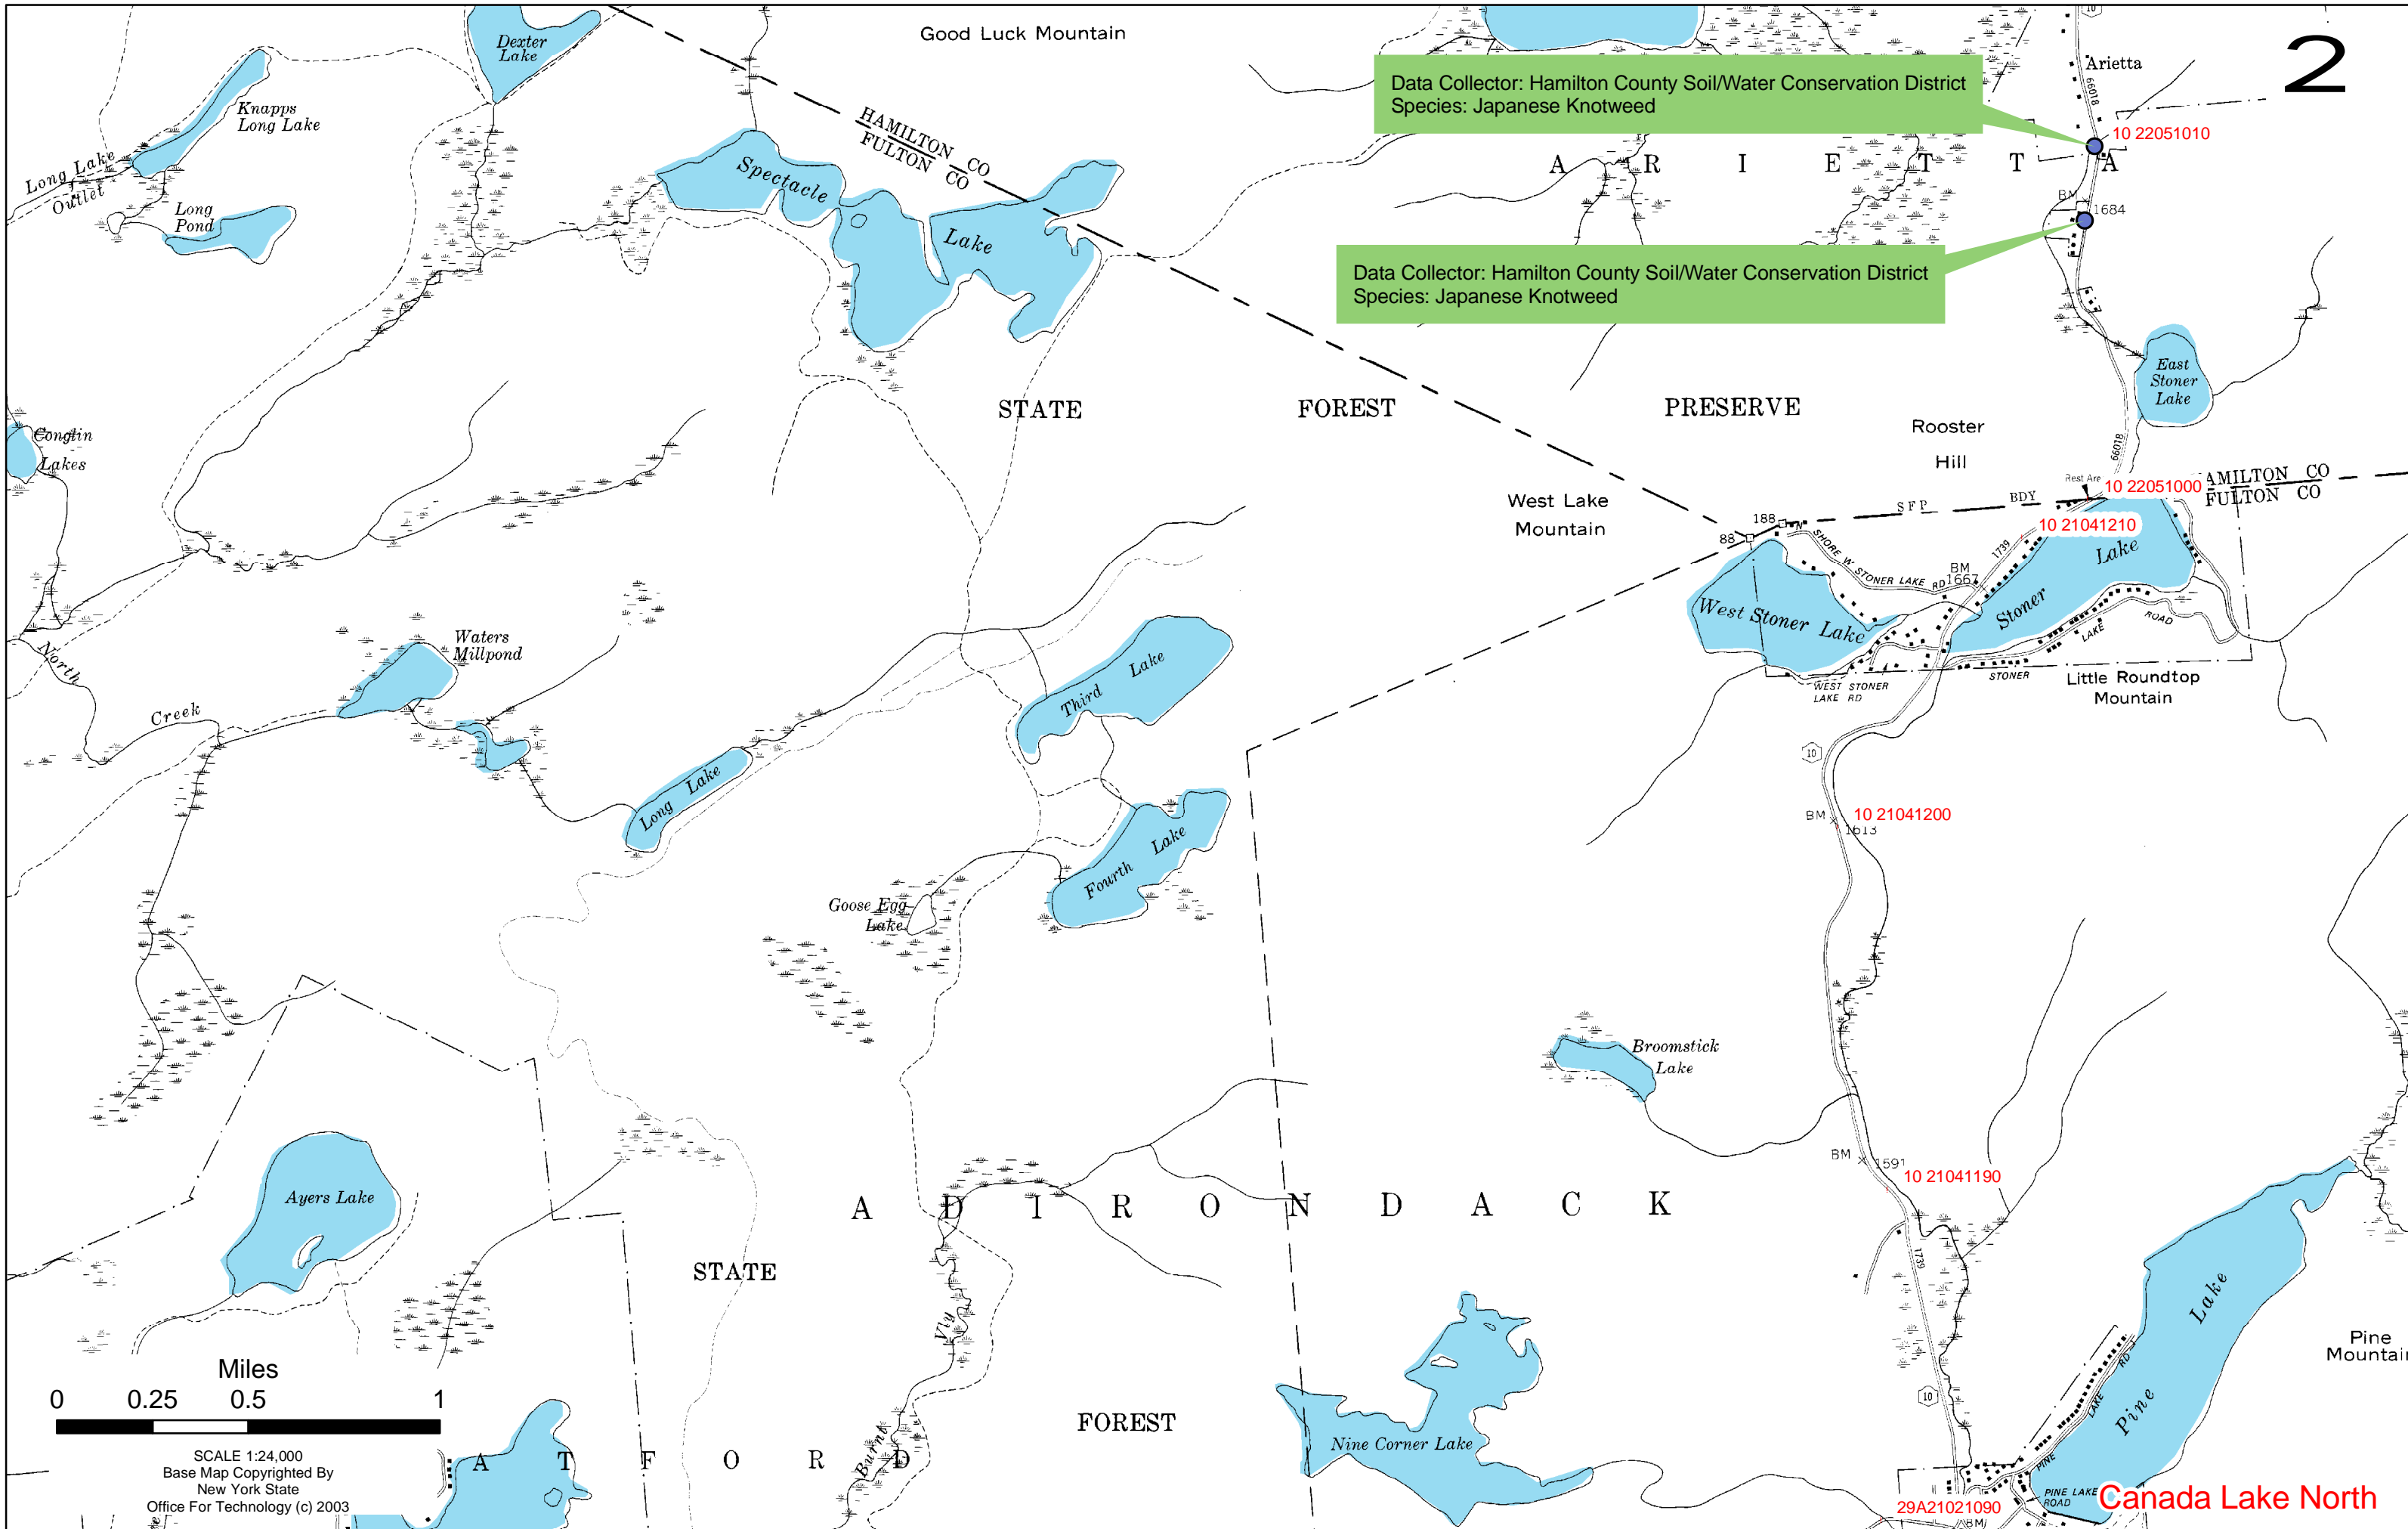

Data Collector: Hamilton County Soil/Water Conservation District
Species: Japanese Knotweed

Data Collector: Hamilton County Soil/Water Conservation District
Species: Japanese Knotweed

SCALE 1:24,000
Base Map Copyrighted By
New York State
Office For Technology (c) 2003

Canada Lake North