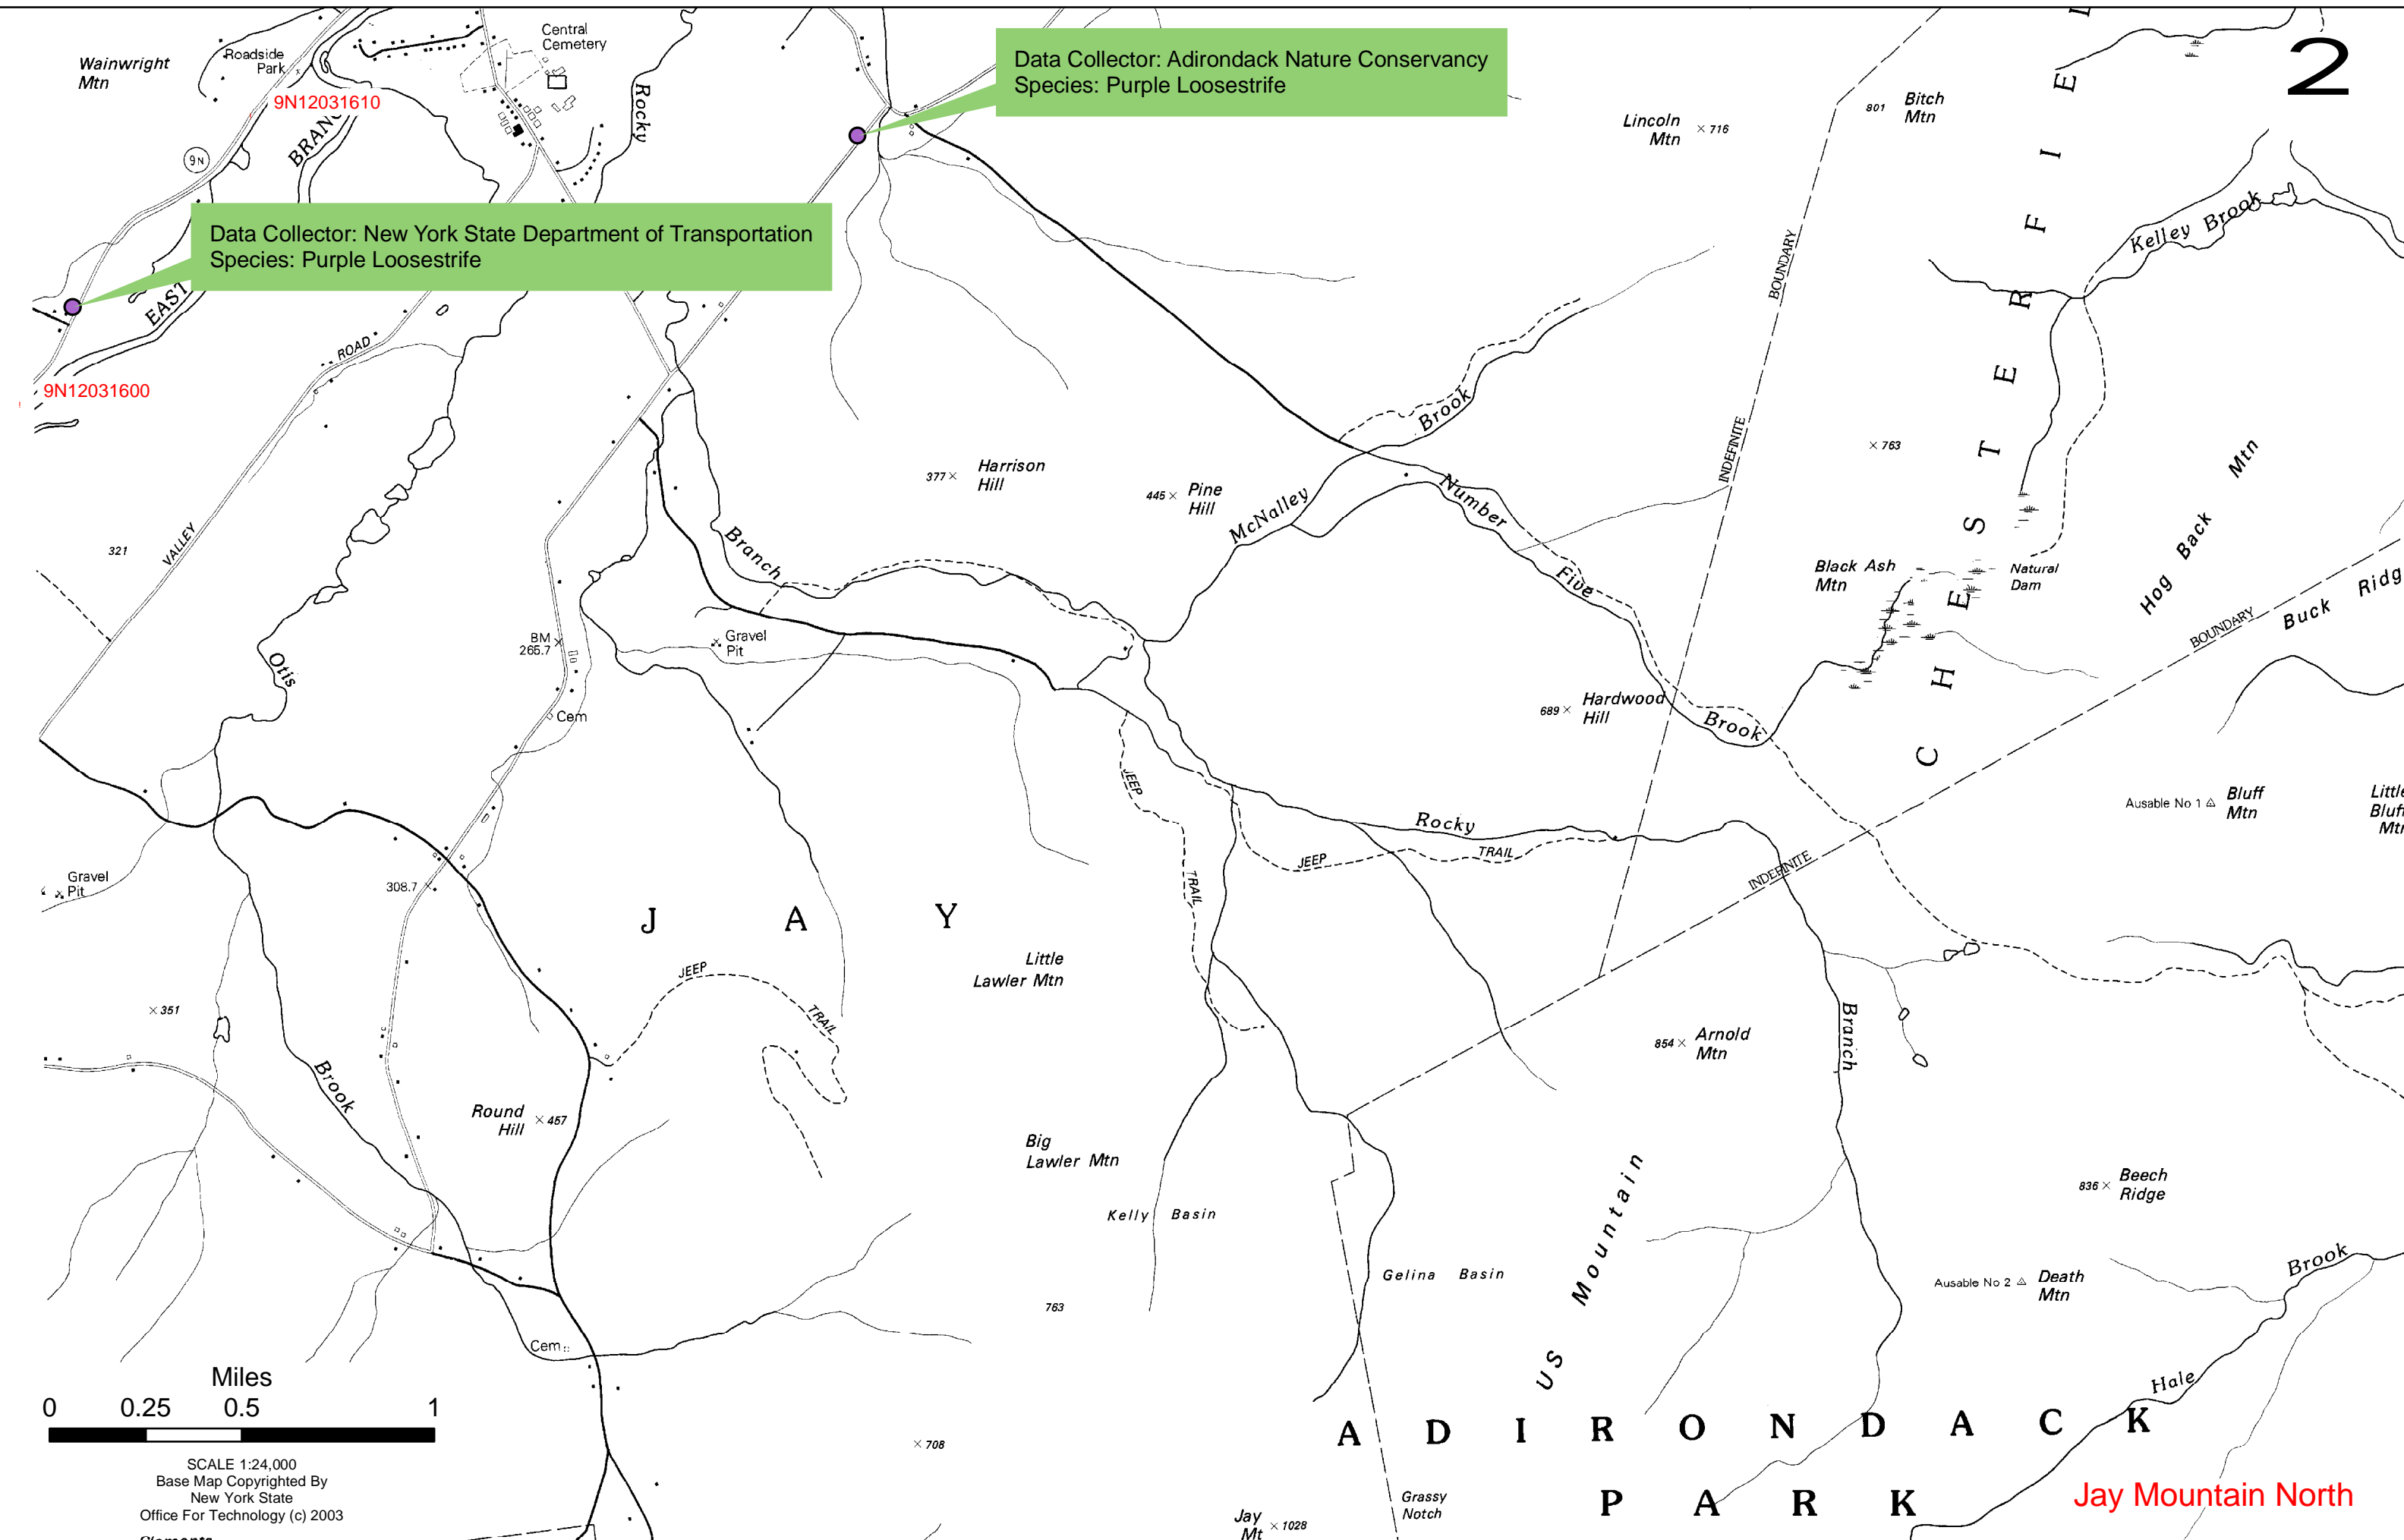

Data Collector: Adirondack Nature Conservancy
Species: Purple Loosestrife

Data Collector: New York State Department of Transportation
Species: Purple Loosestrife

9N12031610

9N12031600

SCALE 1:24,000
Base Map Copyrighted By
New York State
Office For Technology (c) 2003

Jay Mountain North

A D I R O N D A C K
P A R K

C H E S T E R F I E L D

J A Y

U S M O U N T A I N

Wainwright Mtn

Roadside Park

Central Cemetery

Rocky

Lincoln Mtn x 716

Bitch Mtn 801

Kelley Brook

Harrison Hill 377 x

Pine Hill 445 x

Black Ash Mtn

Natural Dam

Rocky

JEEP TRAIL

JEEP TRAIL

INDEFINITE

INDEFINITE

BOUNDARY

BOUNDARY

McNalley