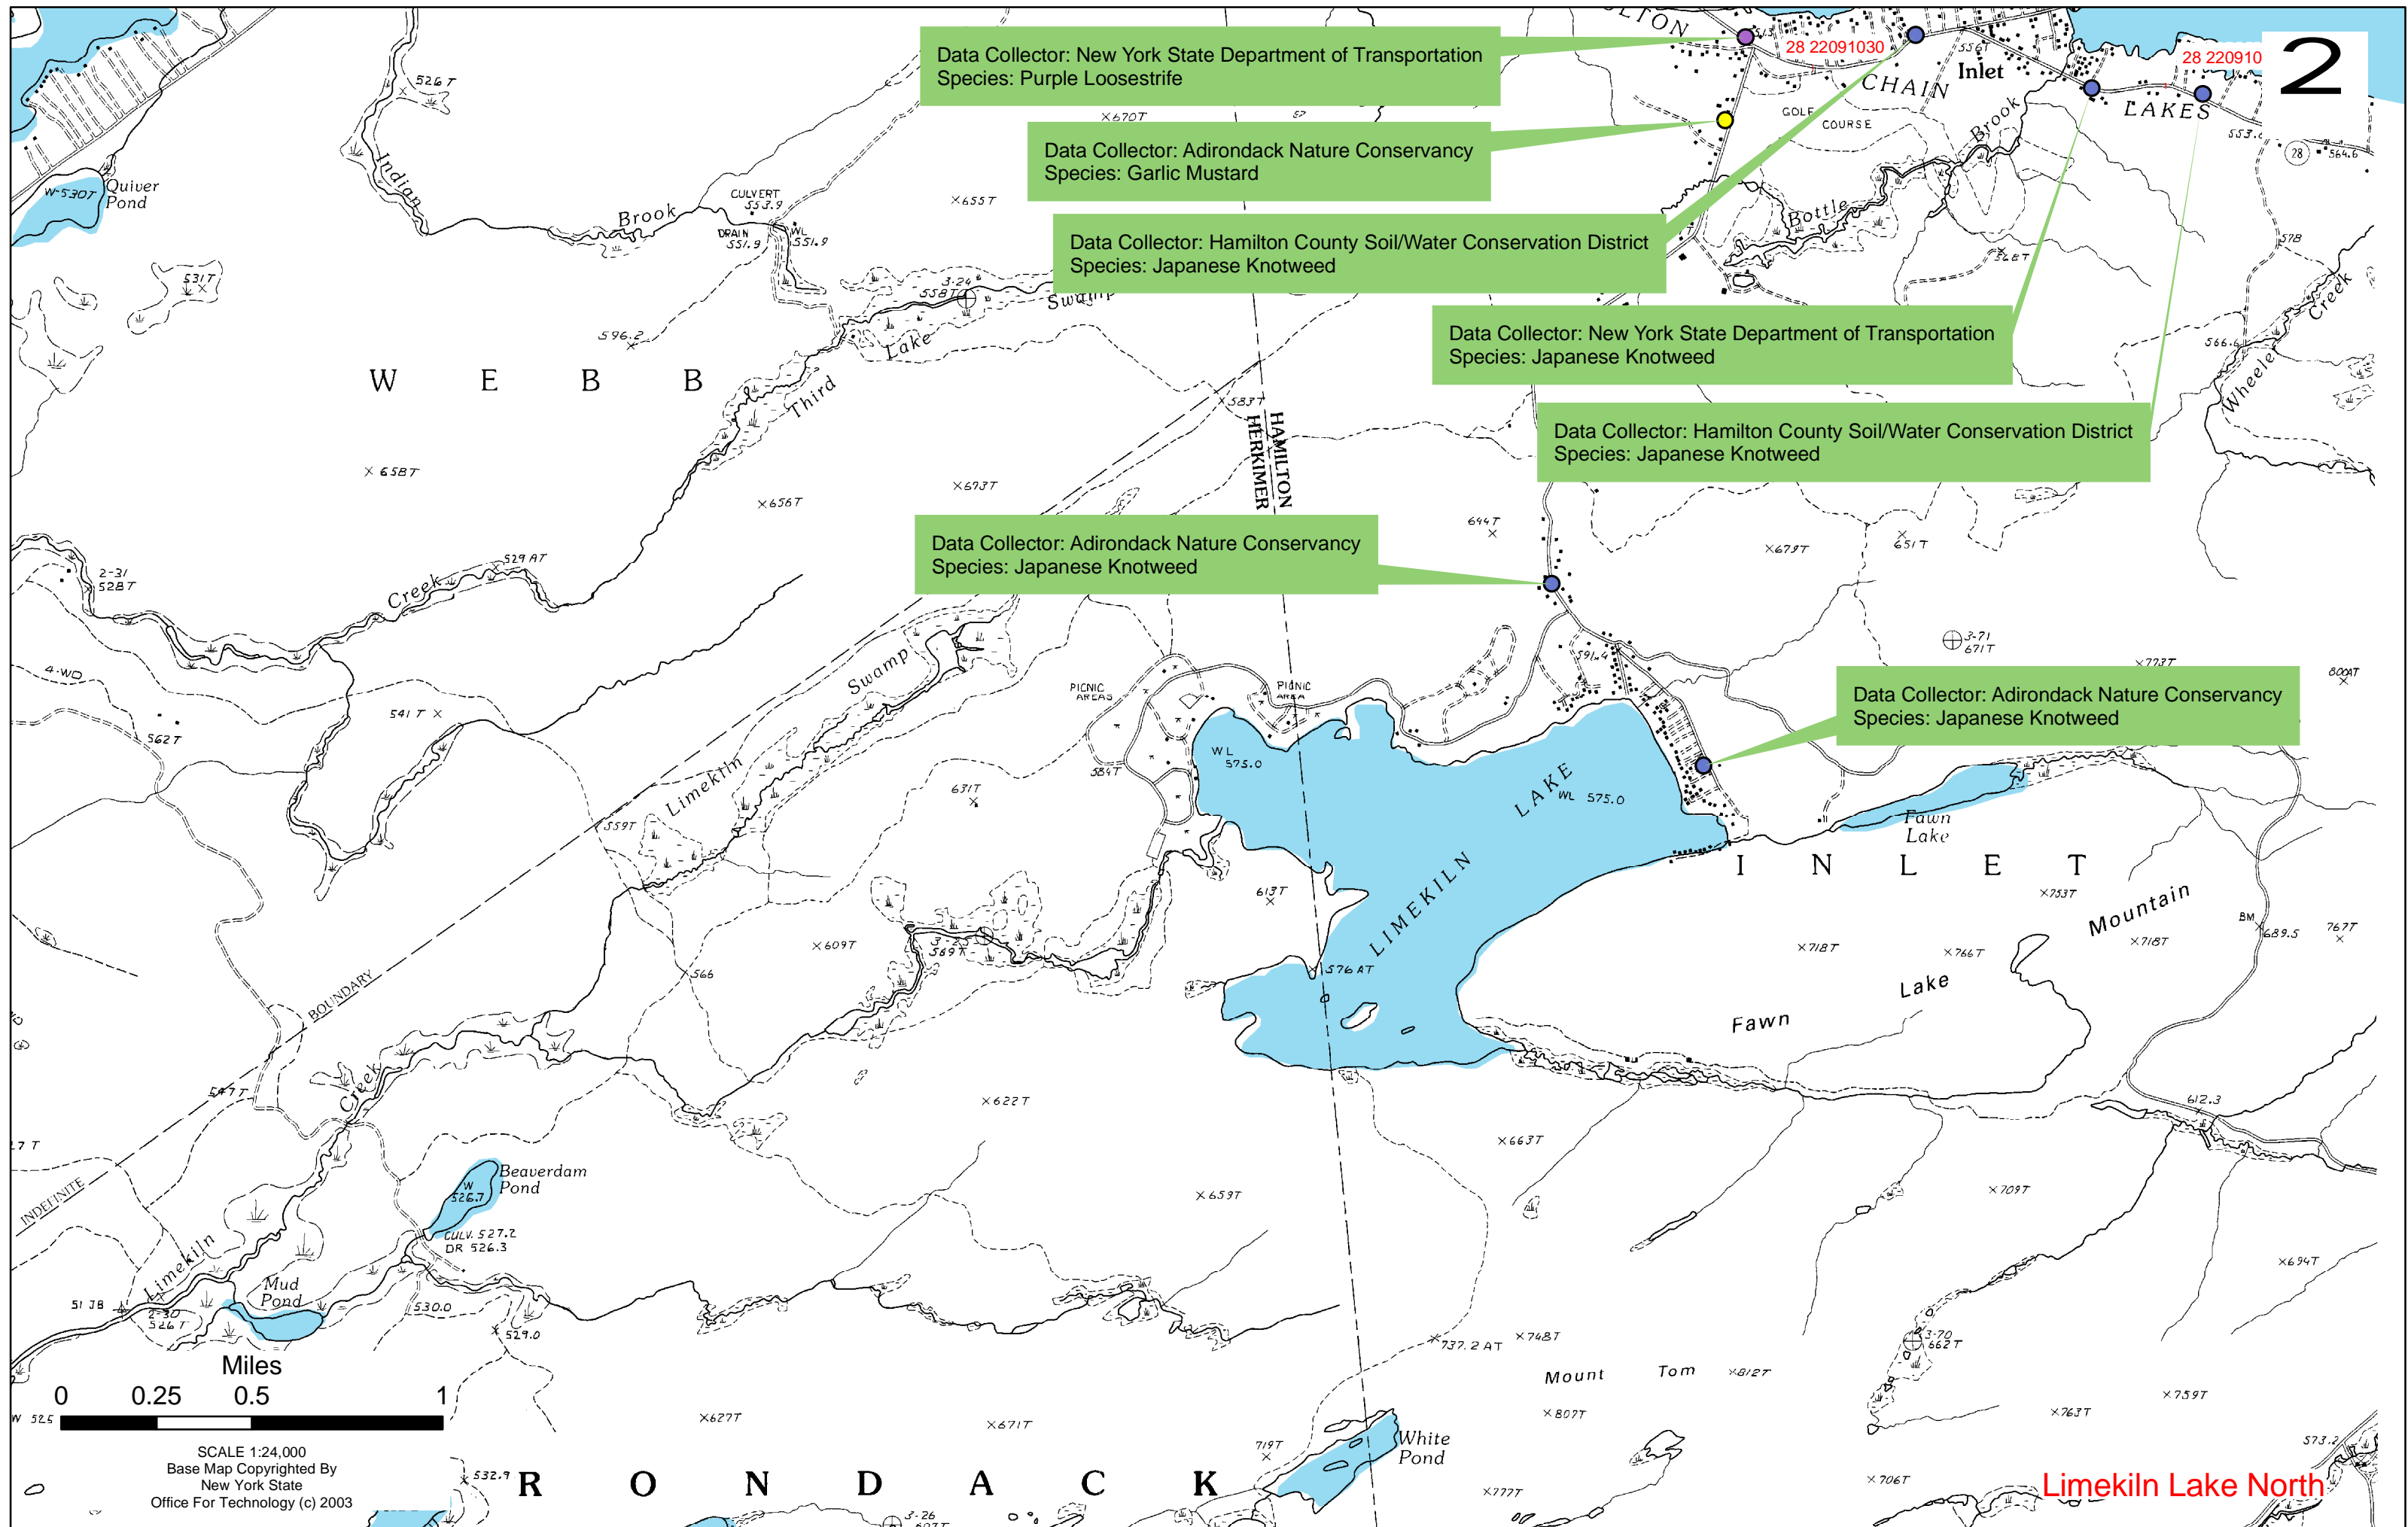

Data Collector: New York State Department of Transportation
Species: Purple Loosestrife

Data Collector: Adirondack Nature Conservancy
Species: Garlic Mustard

Data Collector: Hamilton County Soil/Water Conservation District
Species: Japanese Knotweed

Data Collector: New York State Department of Transportation
Species: Japanese Knotweed

Data Collector: Hamilton County Soil/Water Conservation District
Species: Japanese Knotweed

Data Collector: Adirondack Nature Conservancy
Species: Japanese Knotweed

Data Collector: Adirondack Nature Conservancy
Species: Japanese Knotweed

SCALE 1:24,000
Base Map Copyrighted By
New York State
Office For Technology (c) 2003