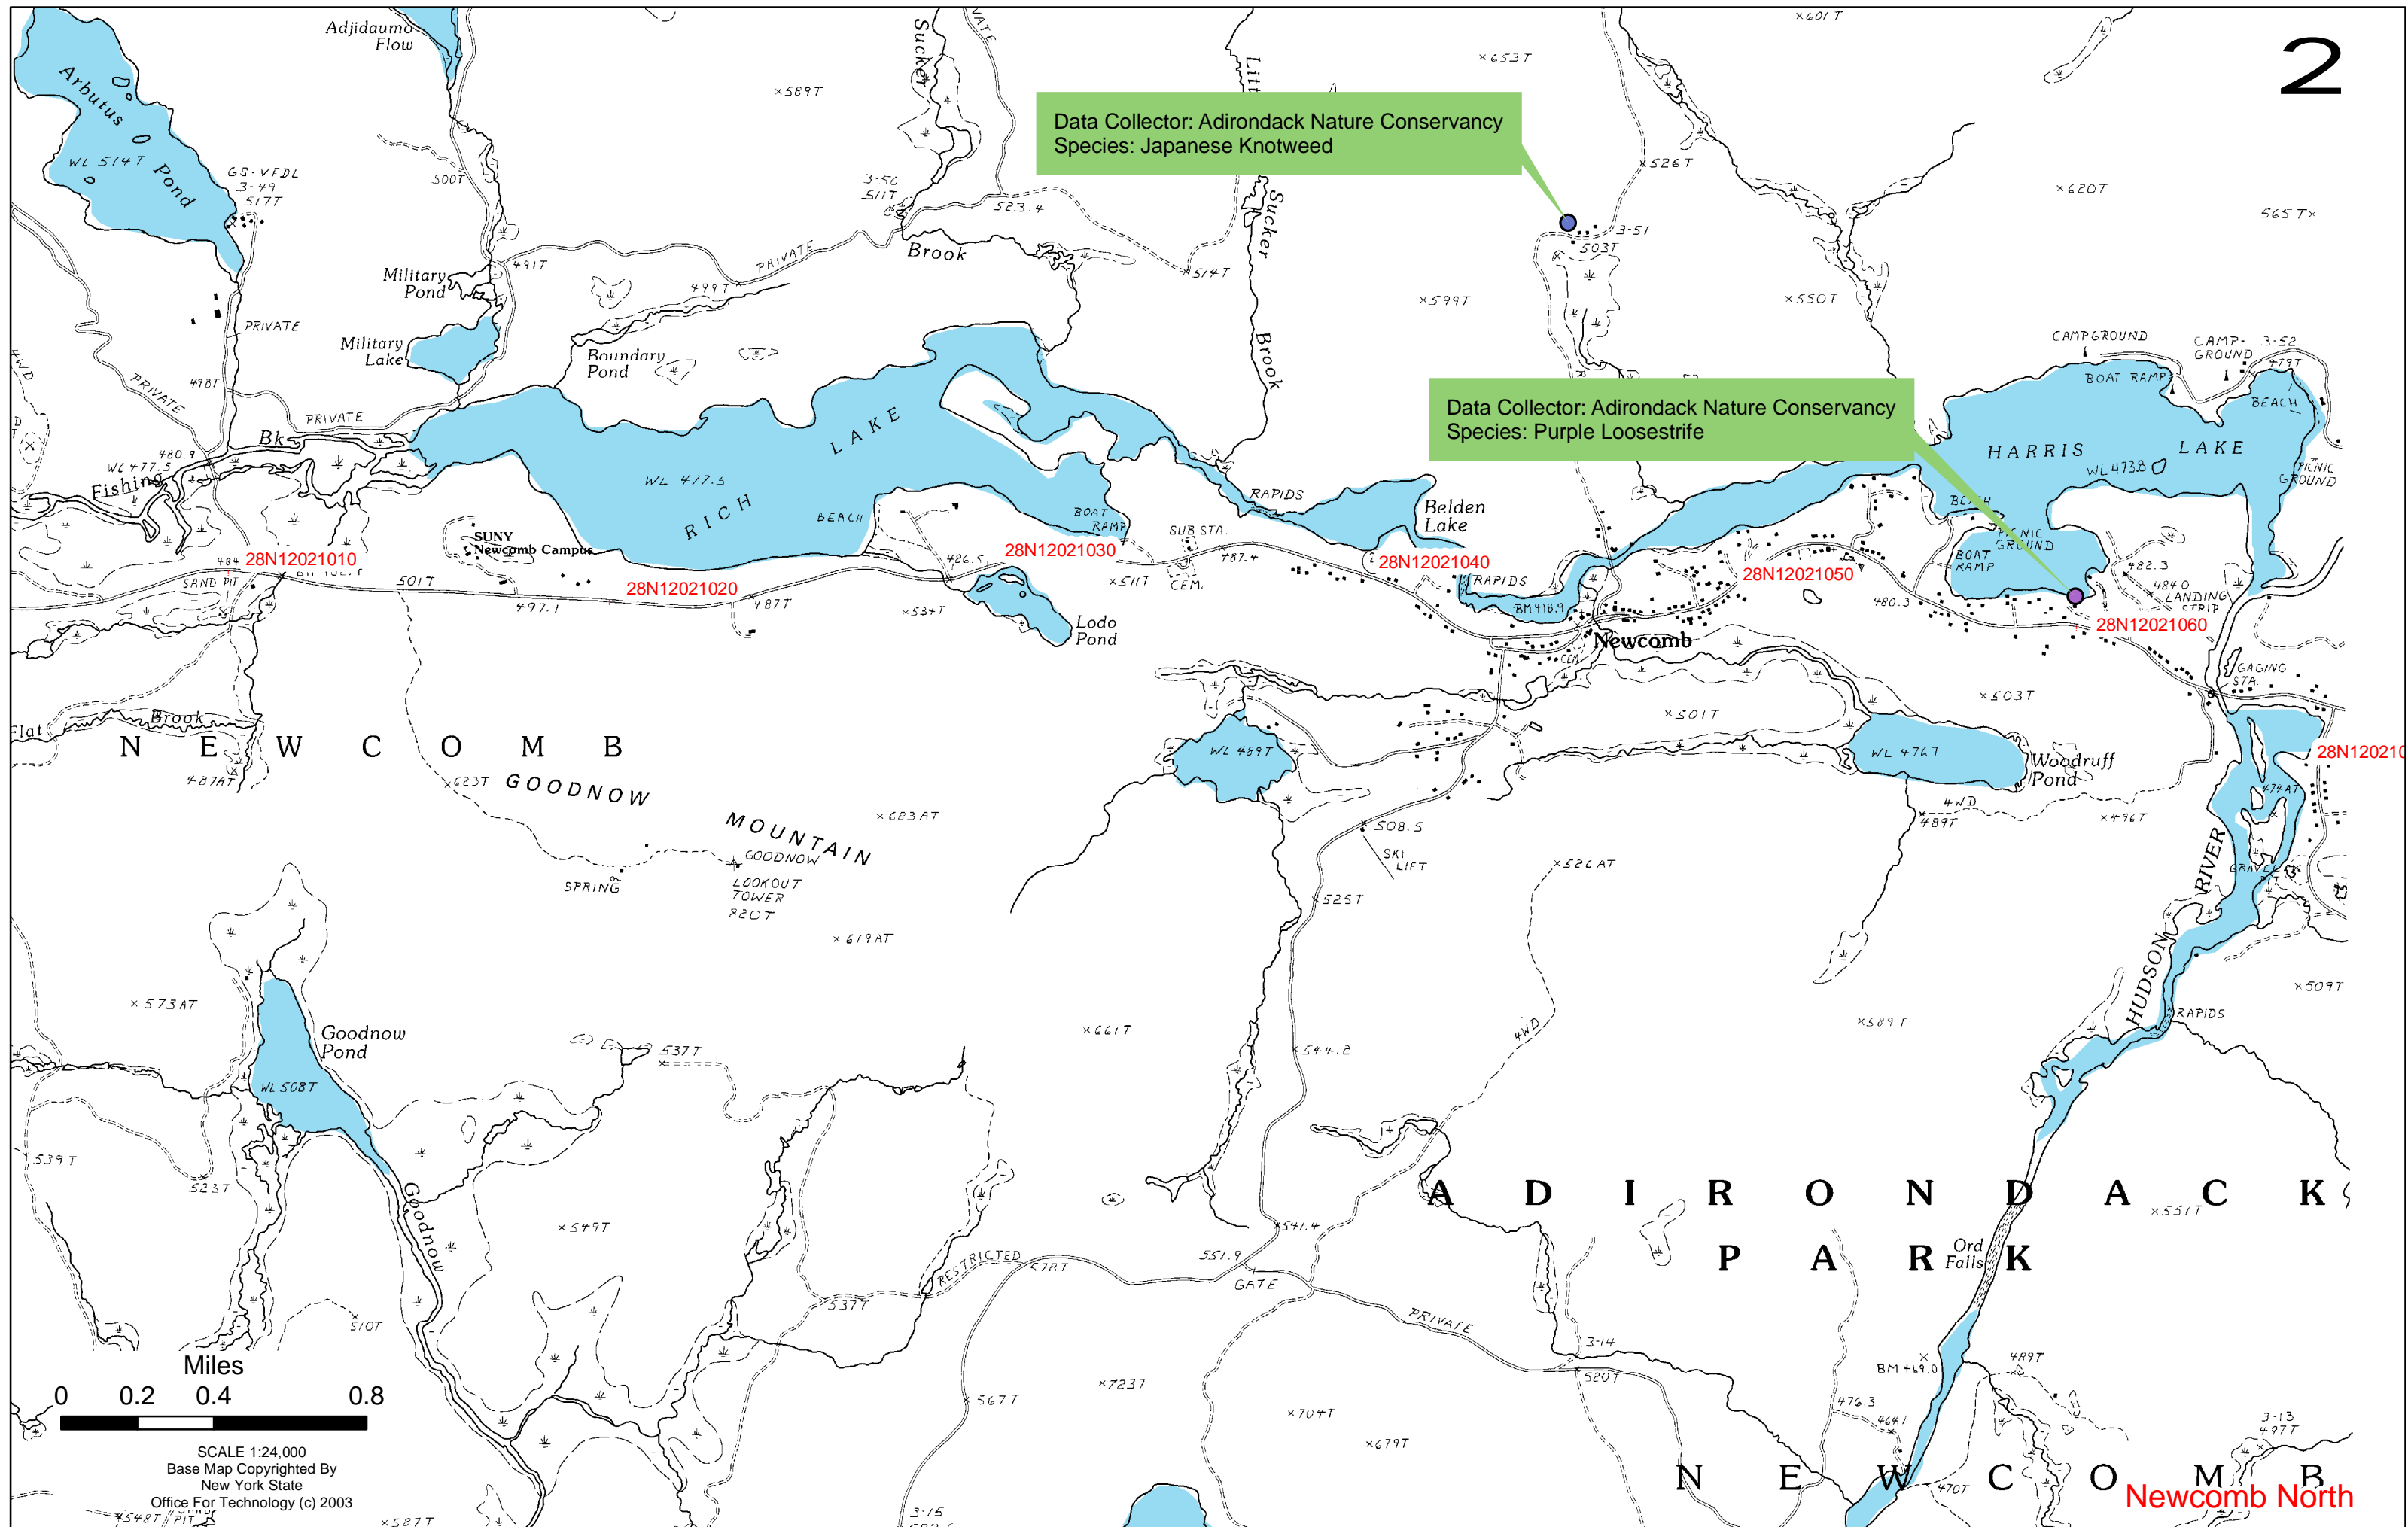

Data Collector: Adirondack Nature Conservancy
Species: Japanese Knotweed

Data Collector: Adirondack Nature Conservancy
Species: Purple Loosestrife

SCALE 1:24,000
Base Map Copyrighted By
New York State
Office For Technology (c) 2003

Newcomb North