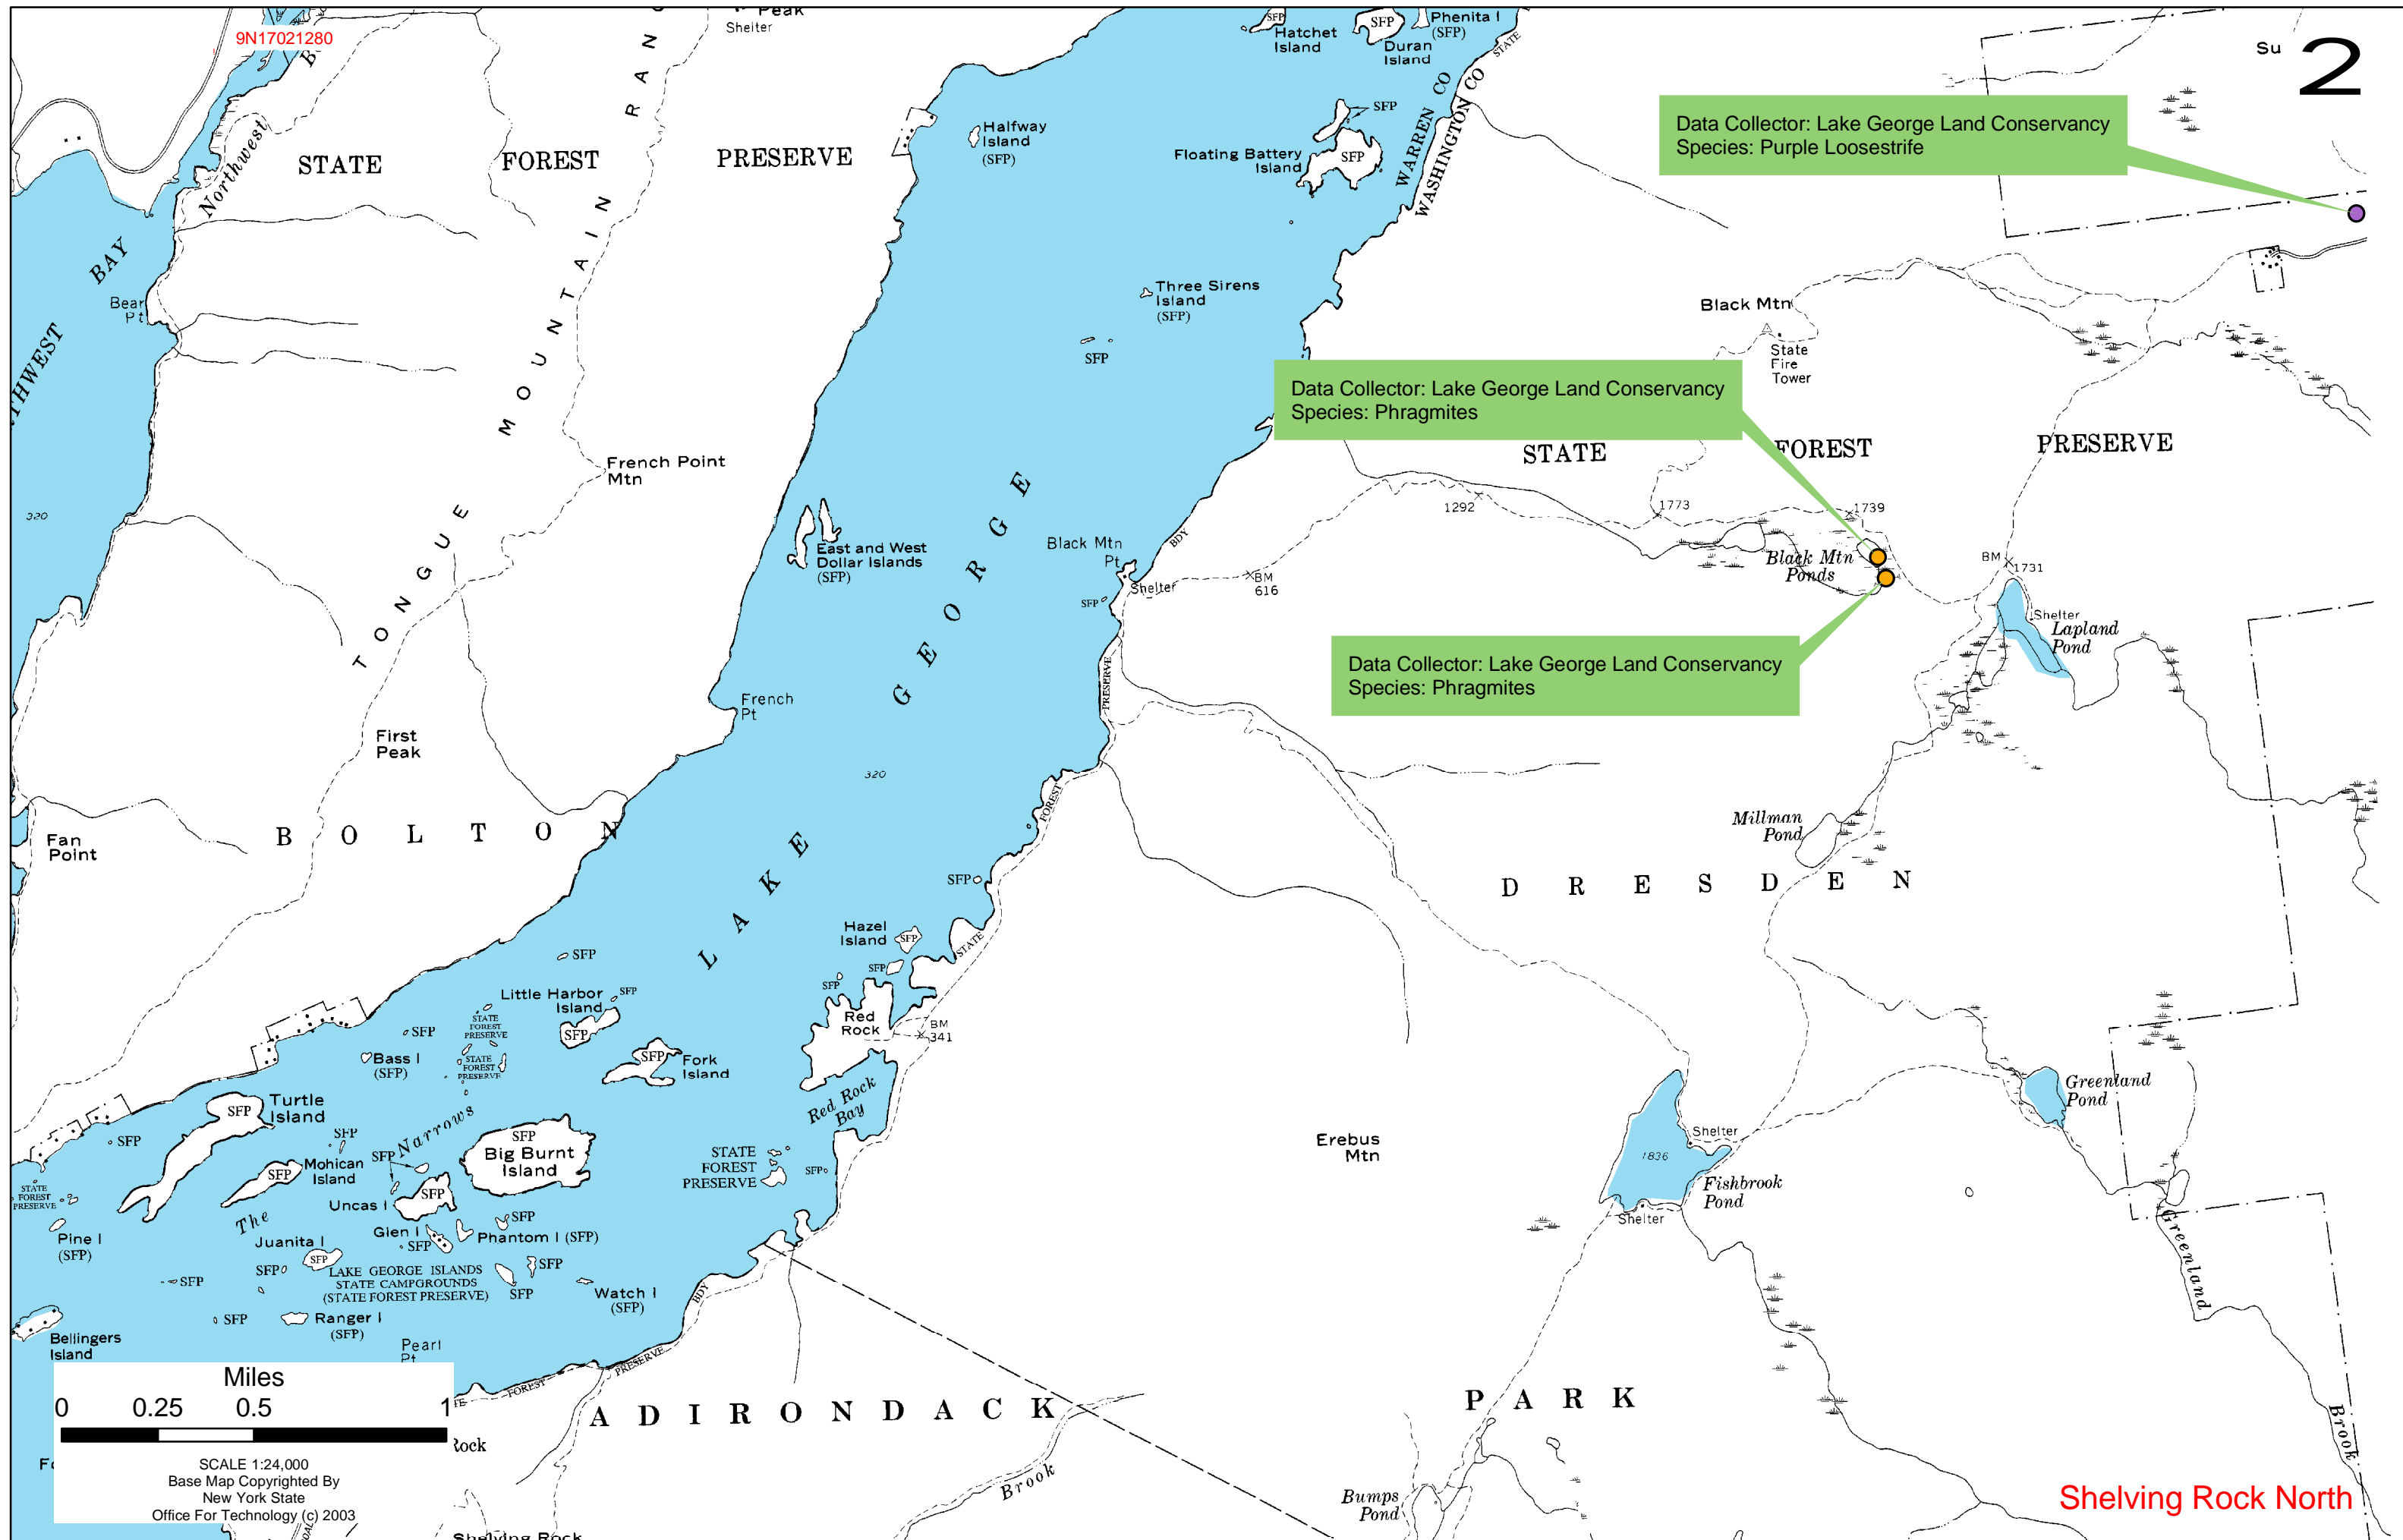

Data Collector: Lake George Land Conservancy  
Species: Purple Loosestrife

Data Collector: Lake George Land Conservancy  
Species: Phragmites

Data Collector: Lake George Land Conservancy  
Species: Phragmites

SCALE 1:24,000  
Base Map Copyrighted By  
New York State  
Office For Technology (c) 2003

Shelving Rock North