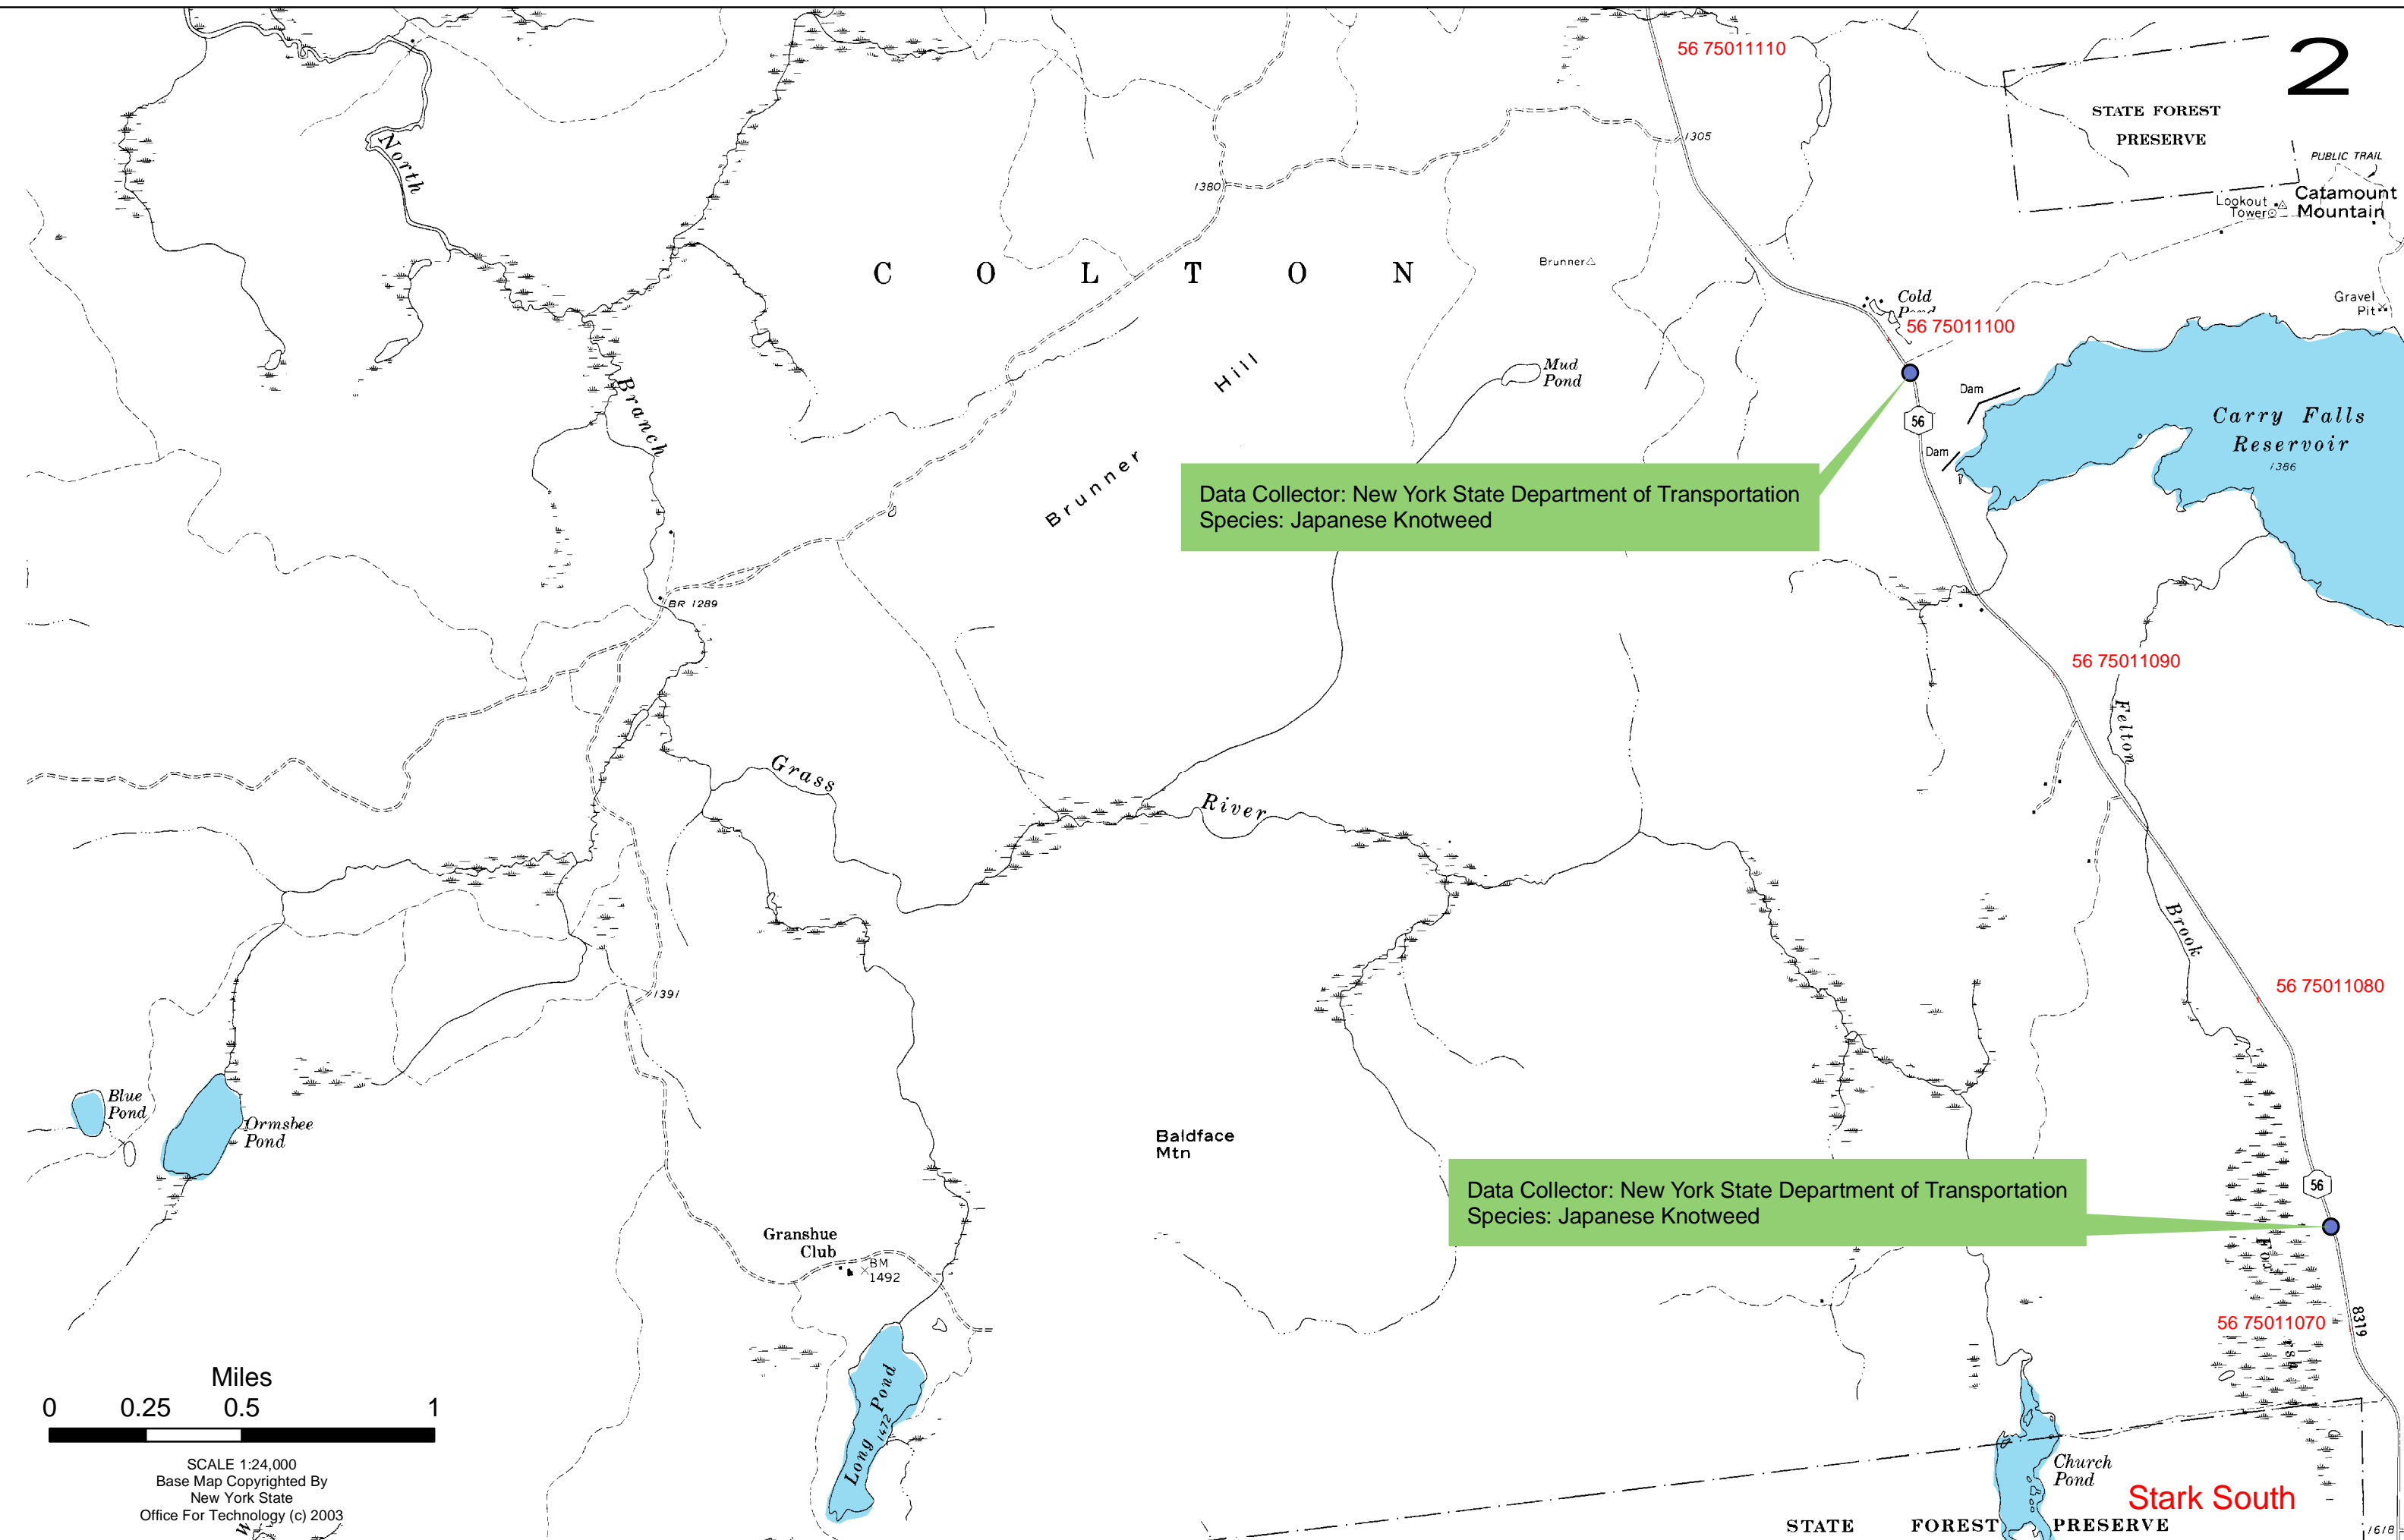

STATE FOREST PRESERVE

PUBLIC TRAIL
Catamount Mountain
Logout Tower

Gravel Pit

Carry Falls Reservoir
1366

Data Collector: New York State Department of Transportation
Species: Japanese Knotweed

56 75011090

56 75011080

Data Collector: New York State Department of Transportation
Species: Japanese Knotweed

56 75011070

Church Pond

Stark South

STATE FOREST PRESERVE

SCALE 1:24,000
Base Map Copyrighted By
New York State
Office For Technology (c) 2003