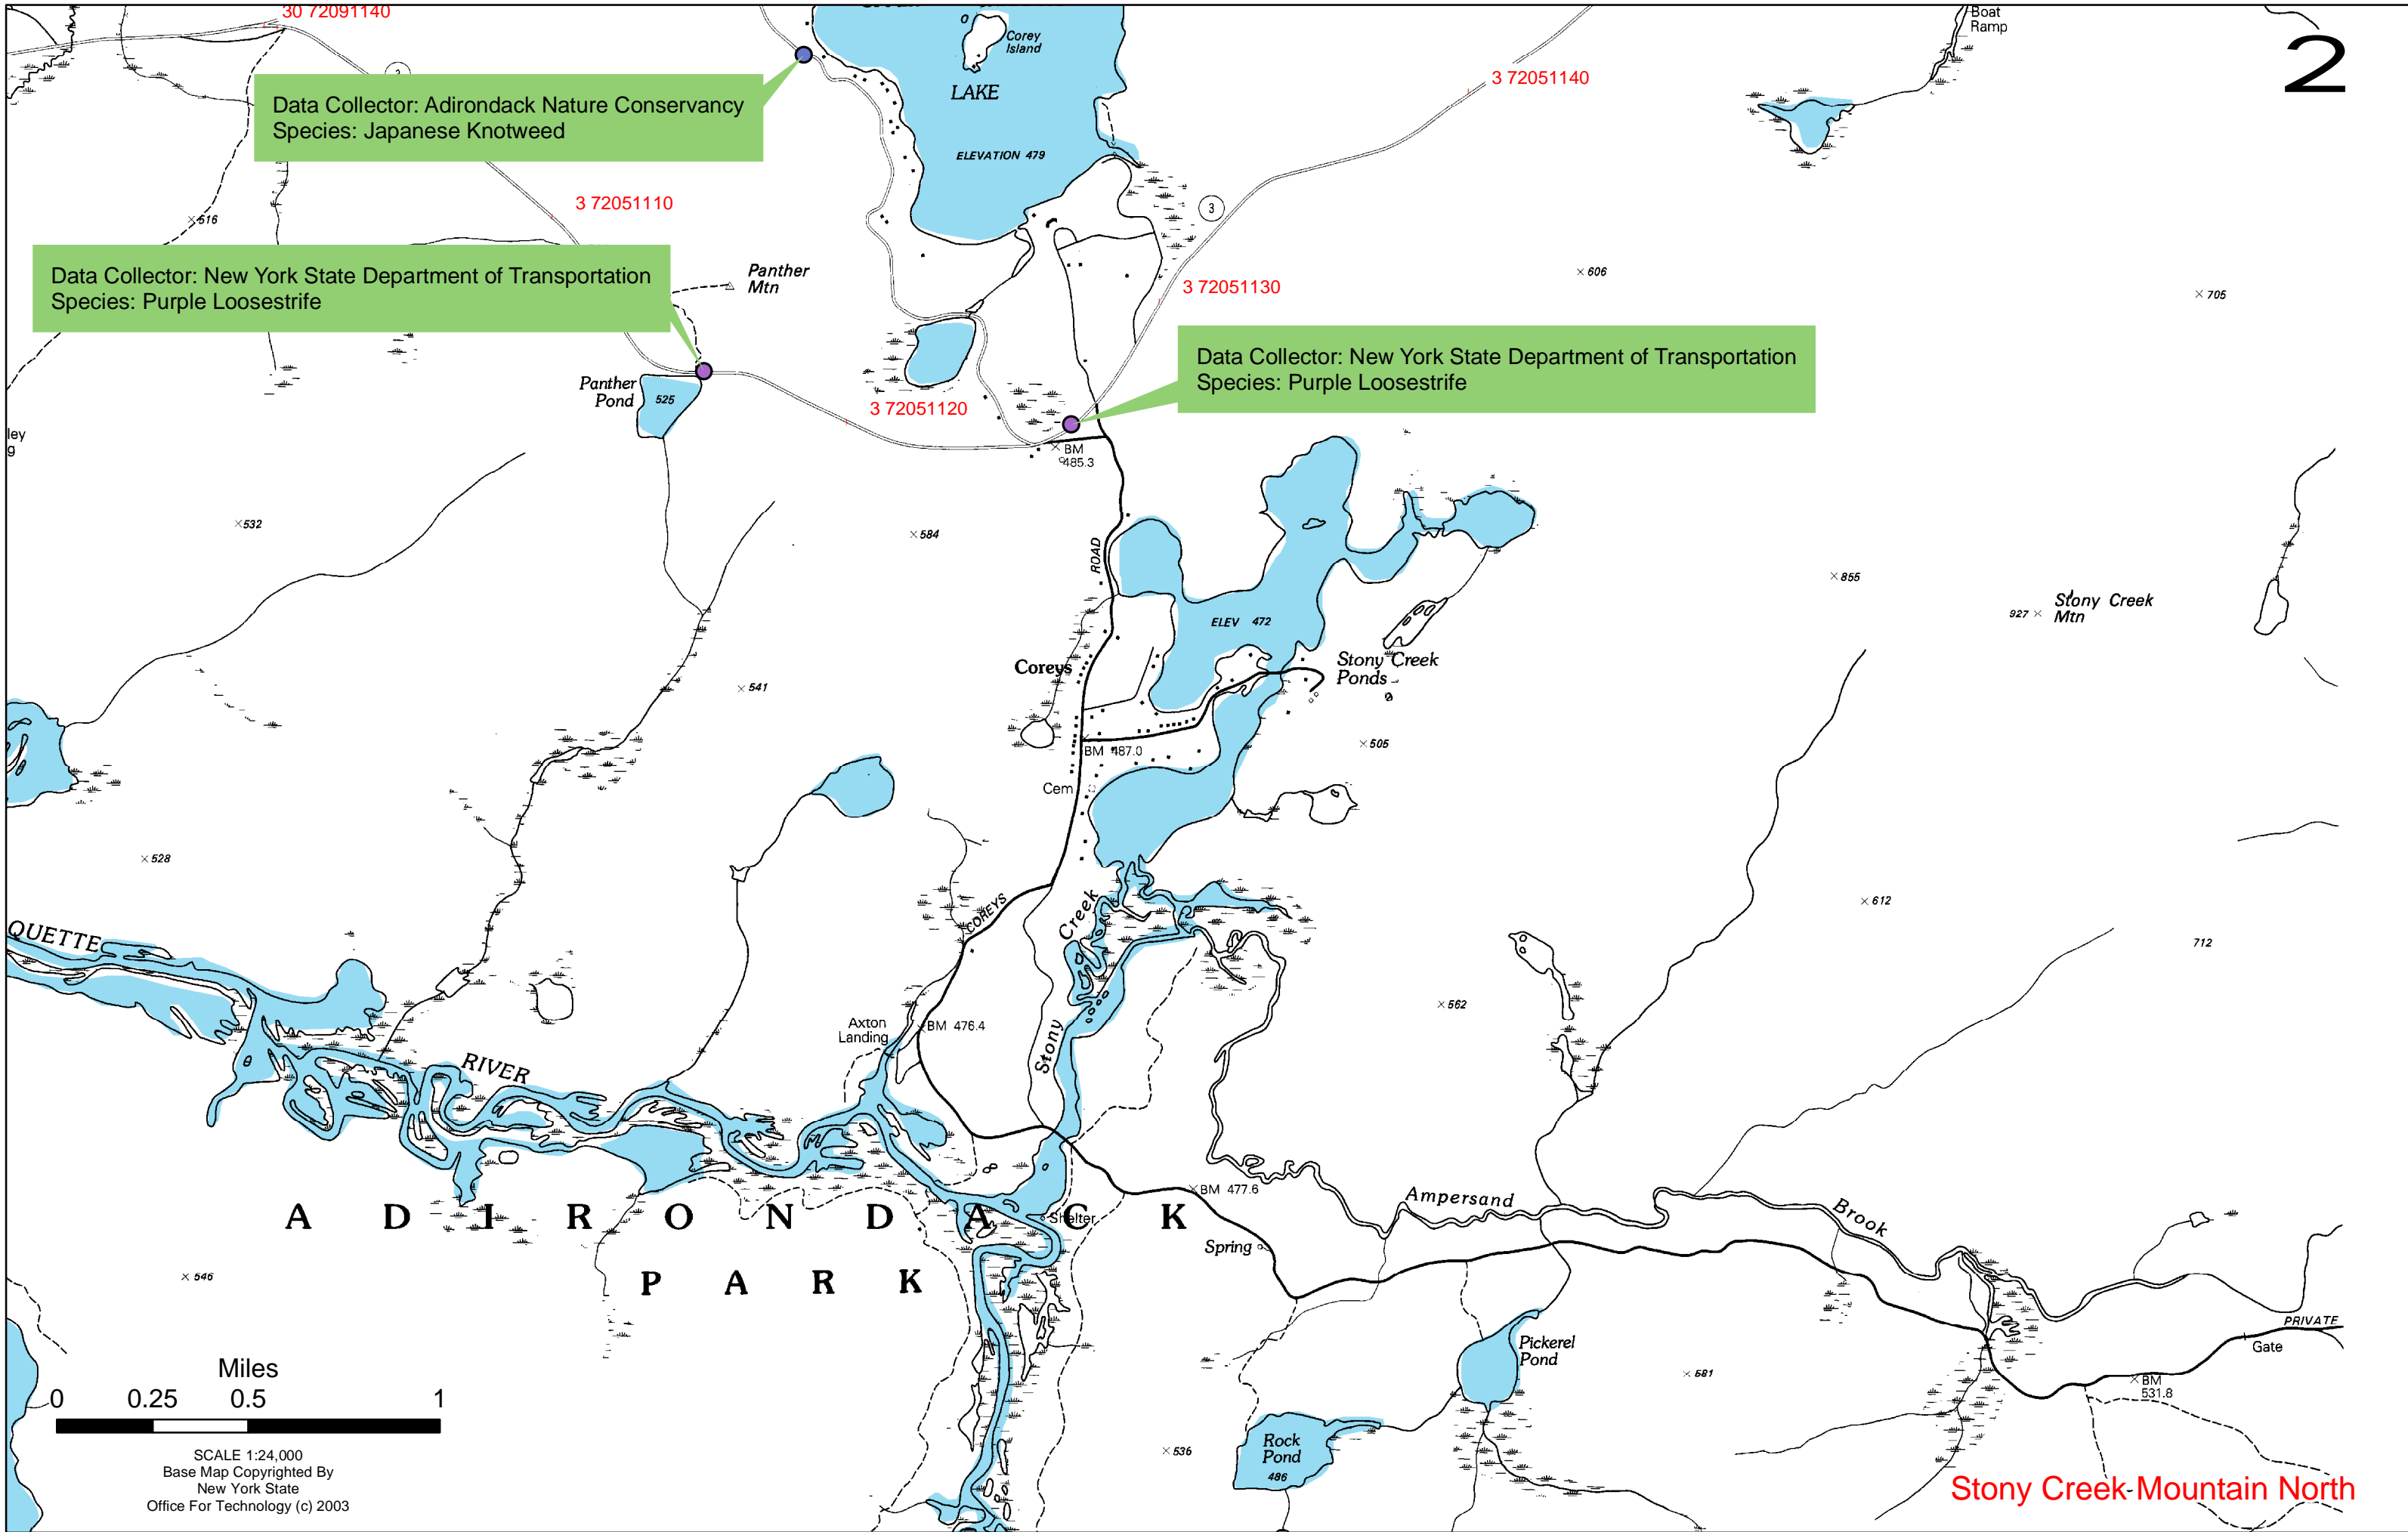

Data Collector: Adirondack Nature Conservancy  
Species: Japanese Knotweed

Data Collector: New York State Department of Transportation  
Species: Purple Loosestrife

Data Collector: New York State Department of Transportation  
Species: Purple Loosestrife

SCALE 1:24,000  
Base Map Copyrighted By  
New York State  
Office For Technology (c) 2003

Stony Creek-Mountain North