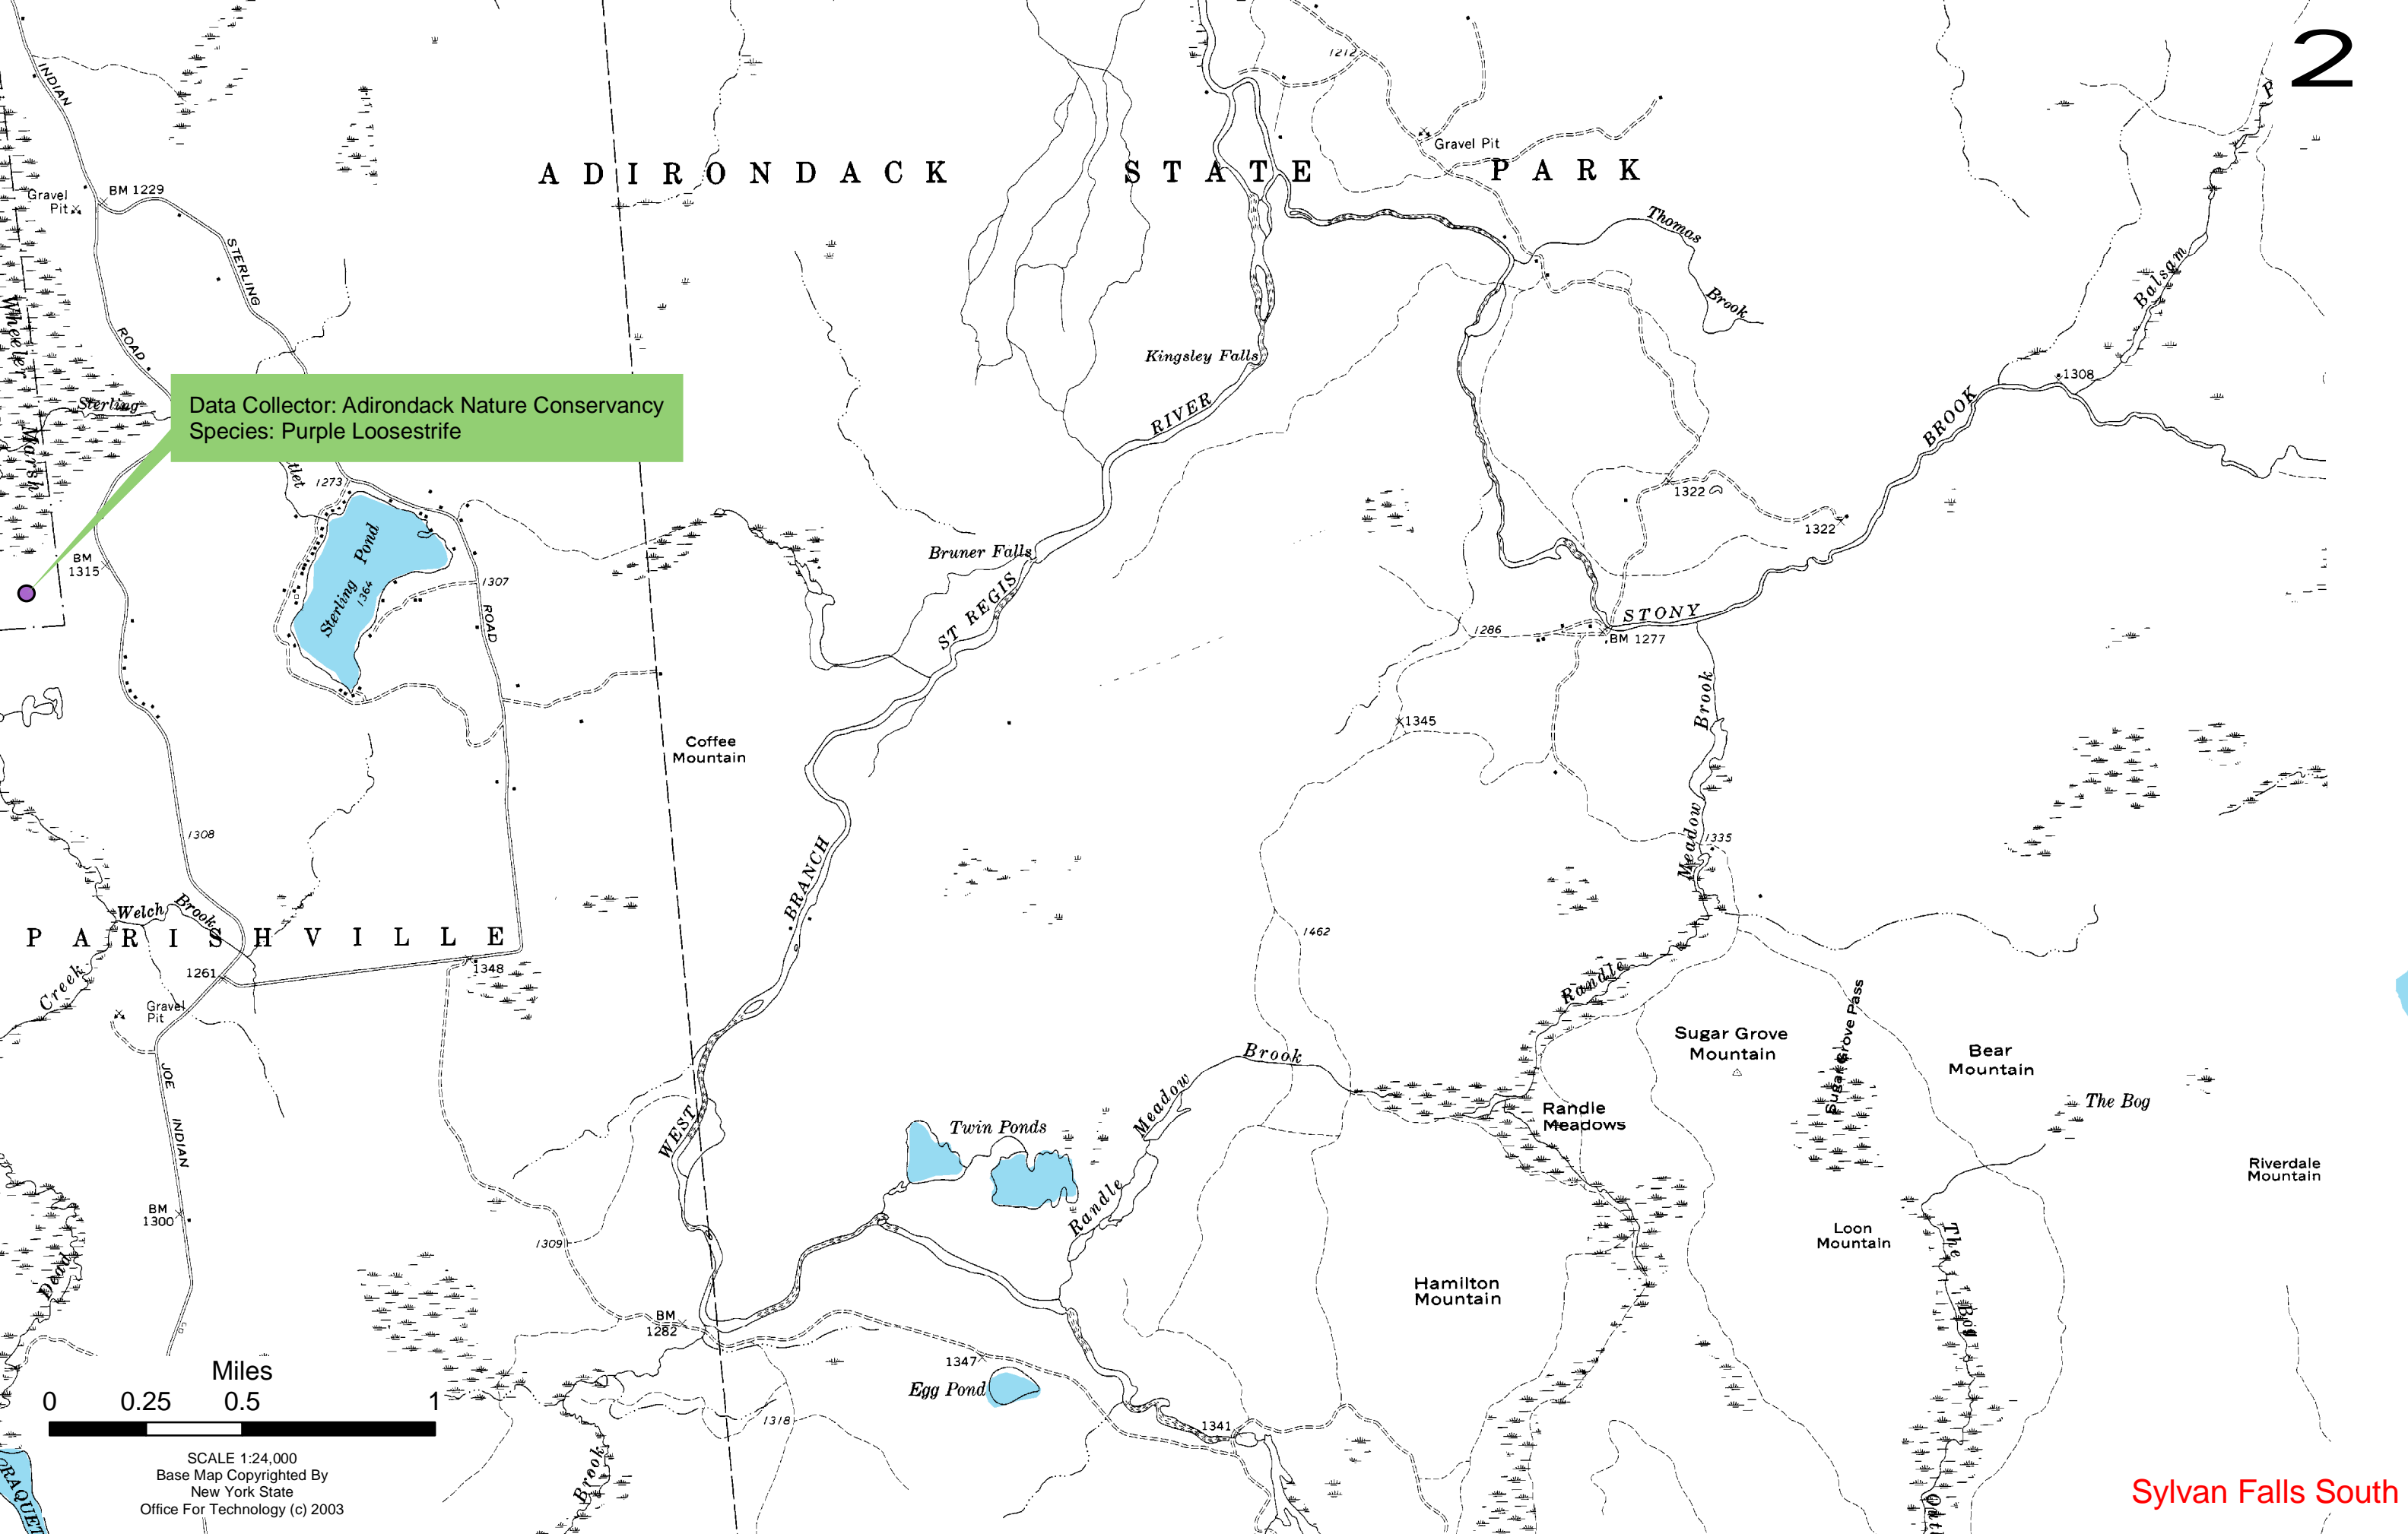

ADIRONDACK STATE PARK

Data Collector: Adirondack Nature Conservancy
Species: Purple Loosestrife

PARISHVILLE

SCALE 1:24,000
Base Map Copyrighted By
New York State
Office For Technology (c) 2003