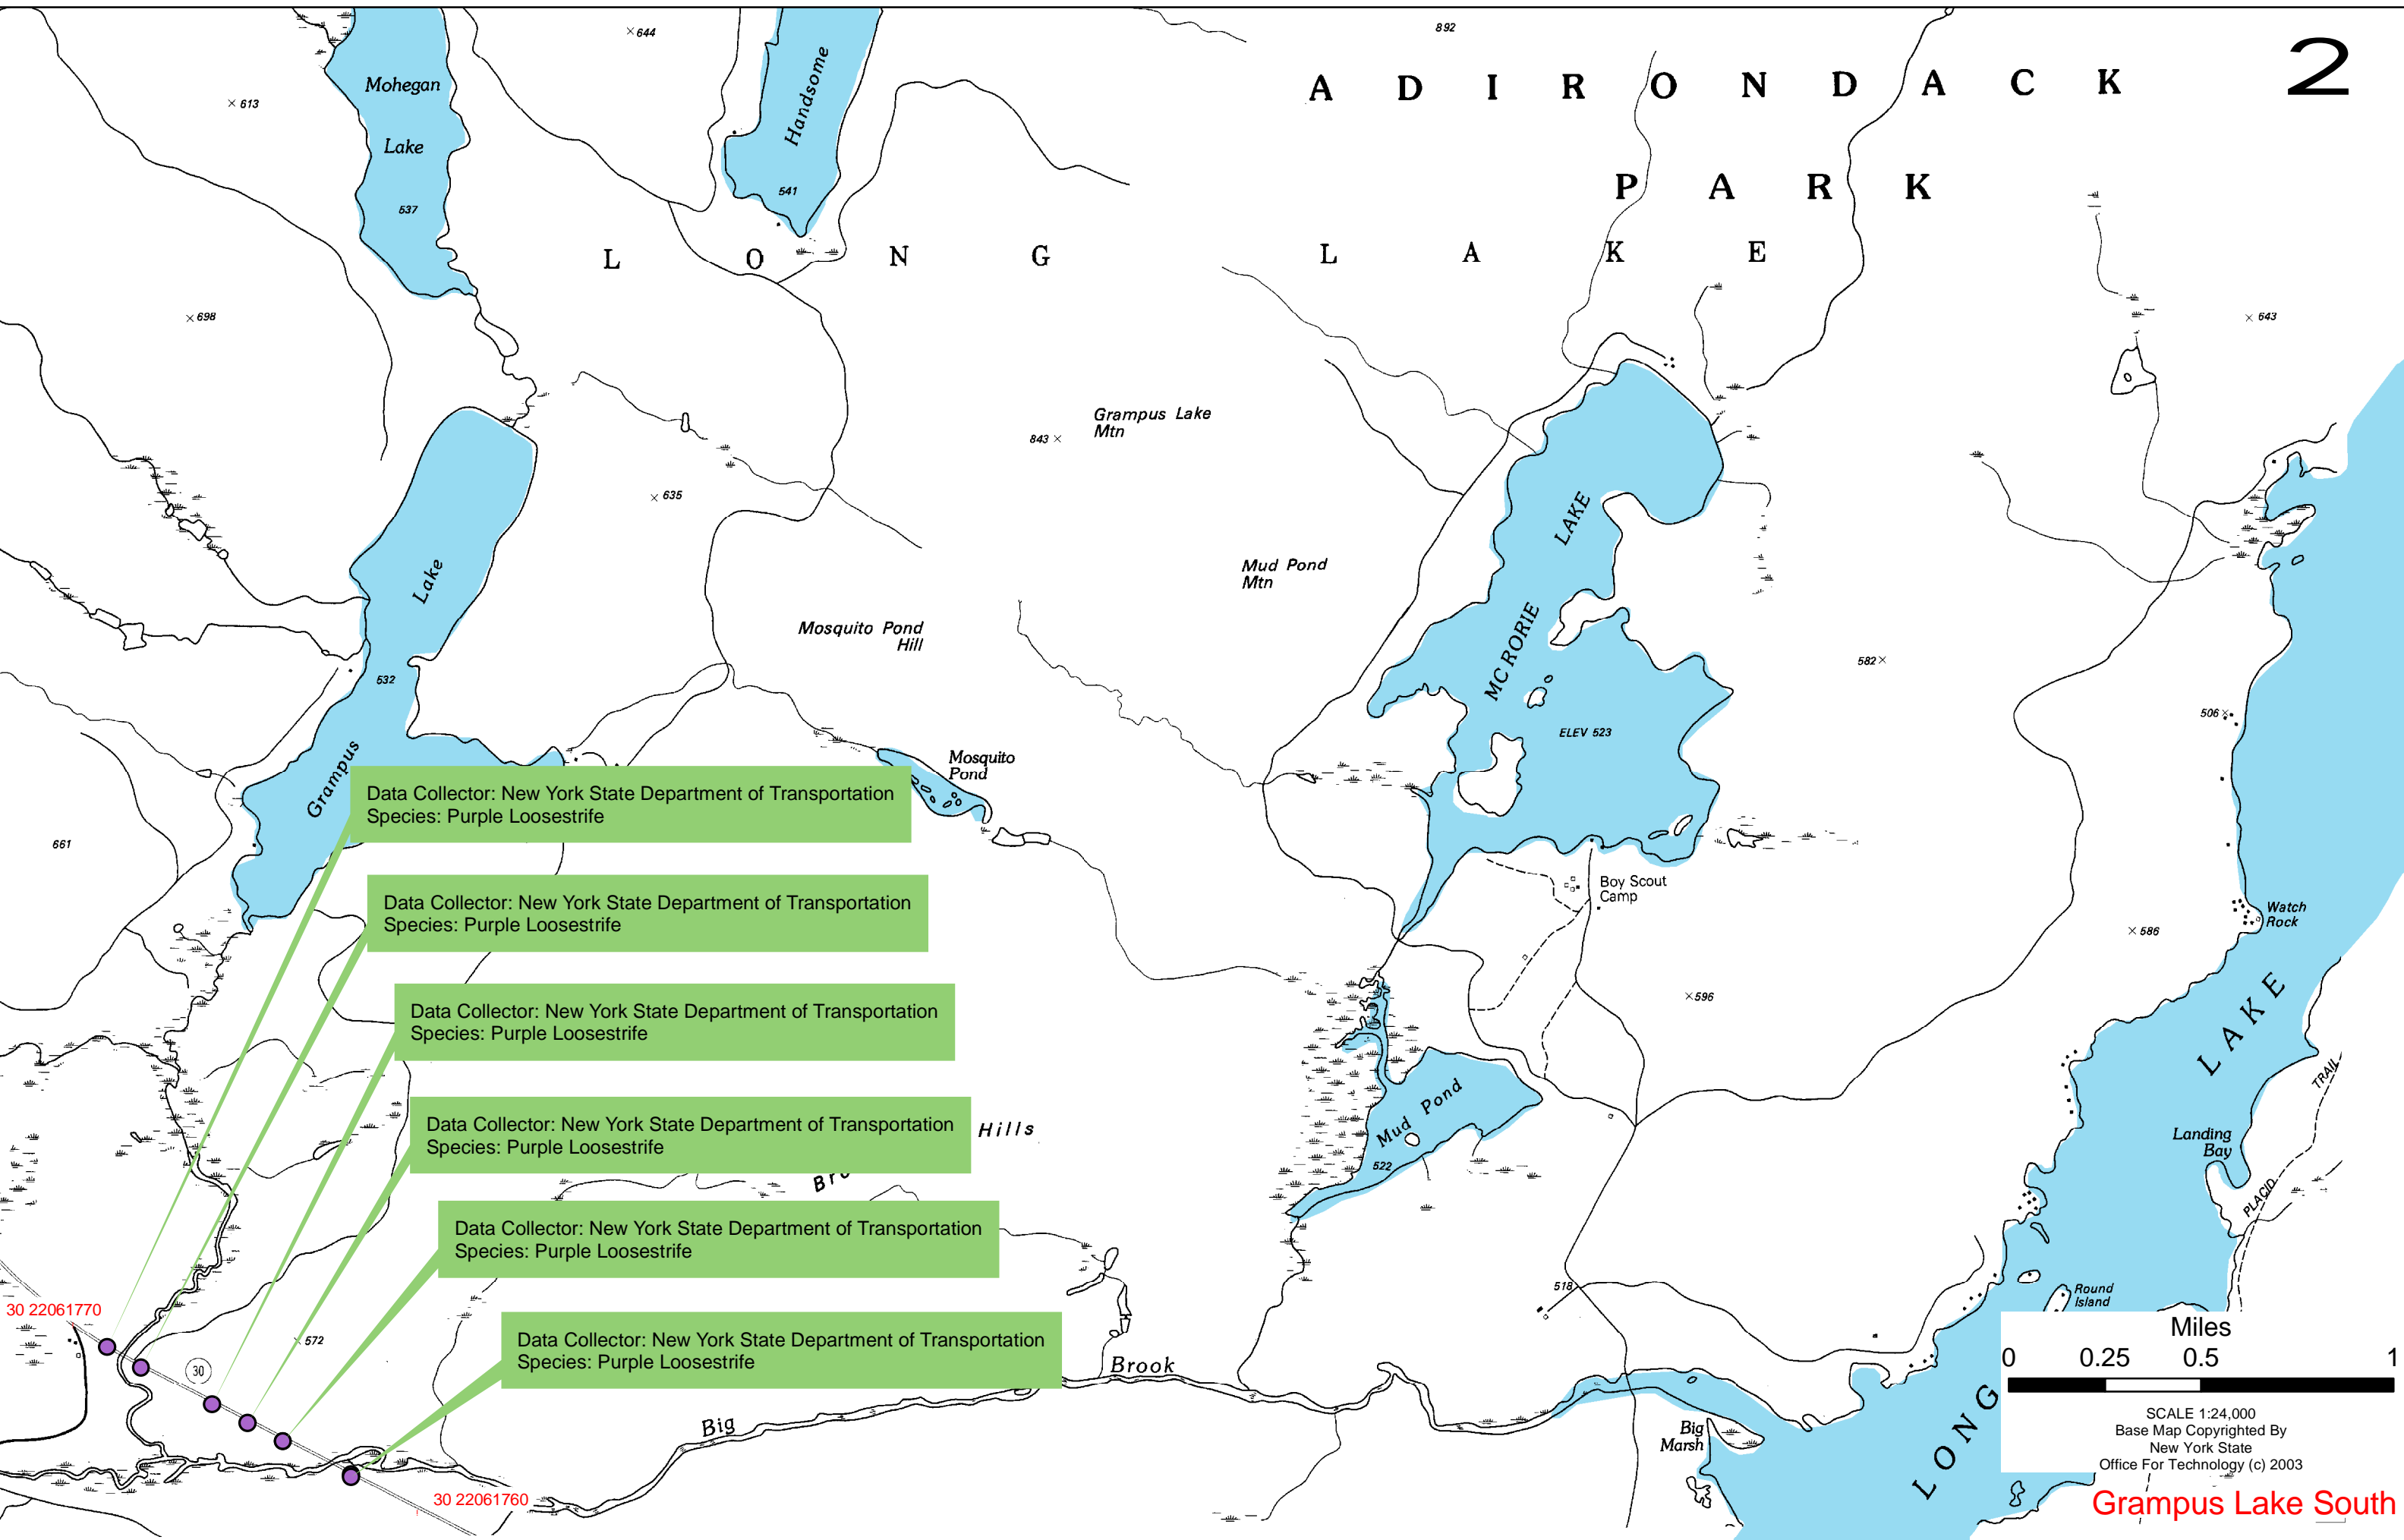

A D I R O N D A C K  
P A R K

L O N G L A K E

SCALE 1:24,000  
Base Map Copyrighted By  
New York State  
Office For Technology (c) 2003