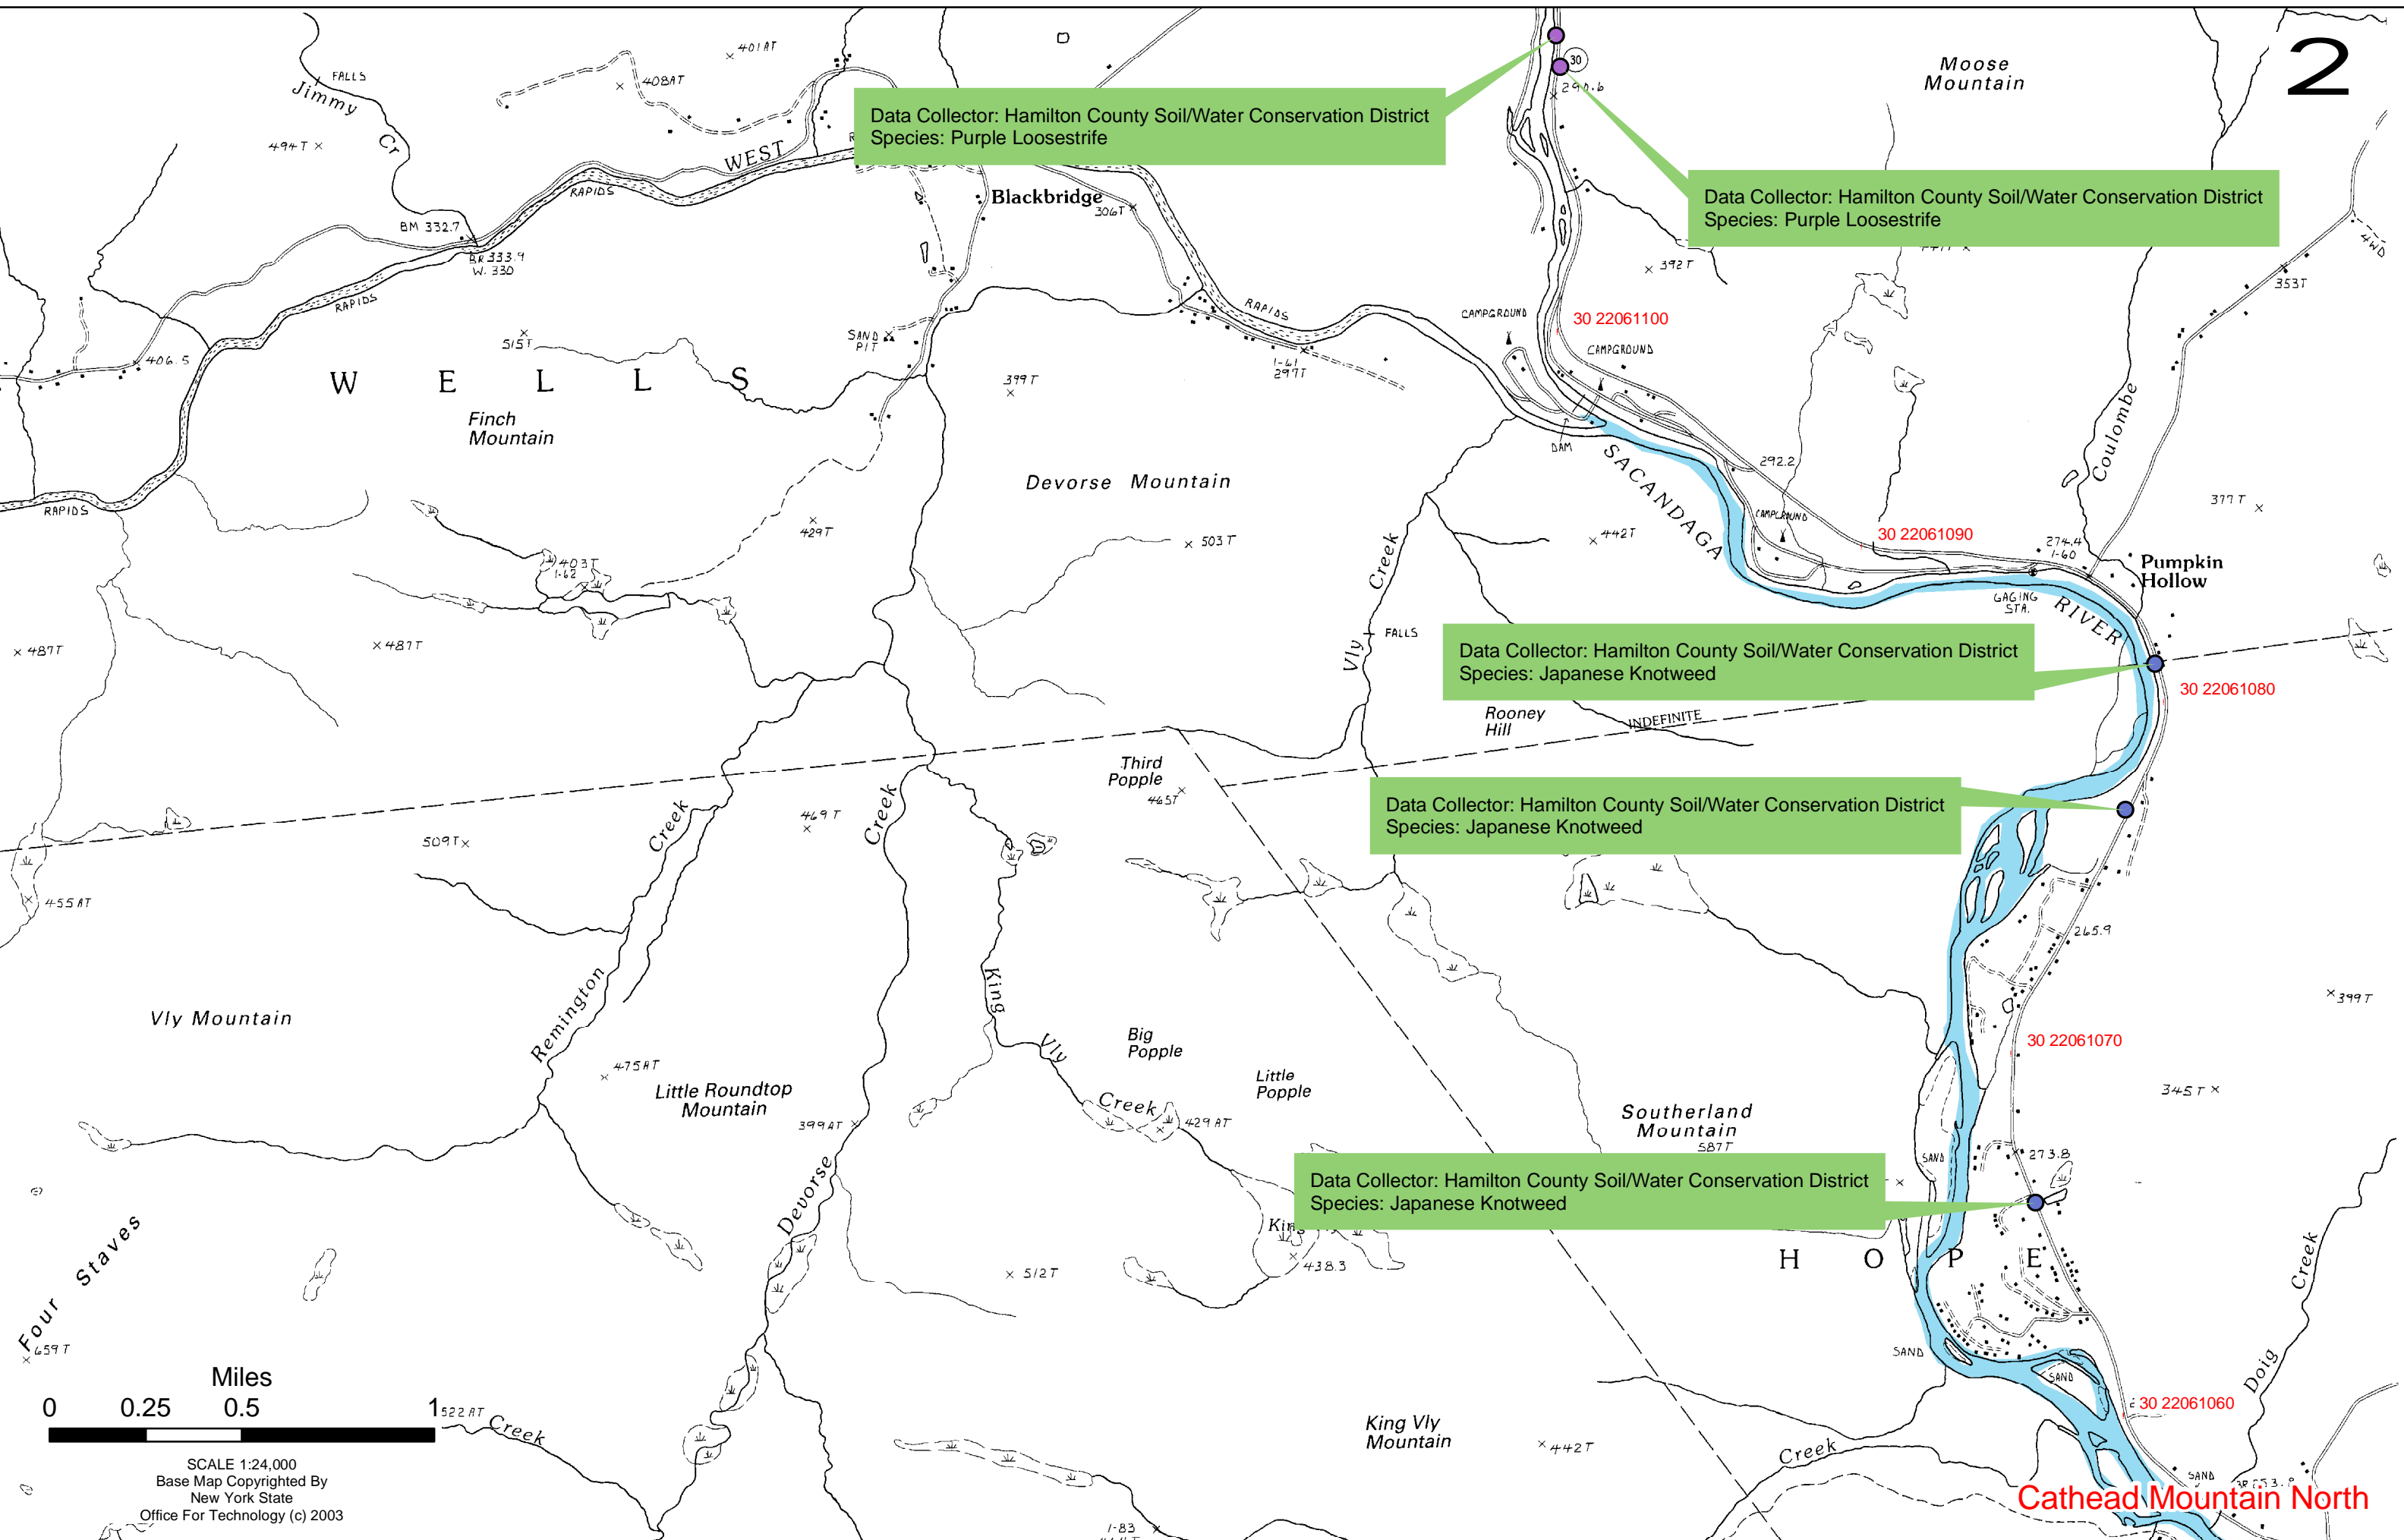

Data Collector: Hamilton County Soil/Water Conservation District
Species: Purple Loosestrife

Data Collector: Hamilton County Soil/Water Conservation District
Species: Purple Loosestrife

Data Collector: Hamilton County Soil/Water Conservation District
Species: Japanese Knotweed

Data Collector: Hamilton County Soil/Water Conservation District
Species: Japanese Knotweed

Data Collector: Hamilton County Soil/Water Conservation District
Species: Japanese Knotweed

SCALE 1:24,000
Base Map Copyrighted By
New York State
Office For Technology (c) 2003

Cathead Mountain North