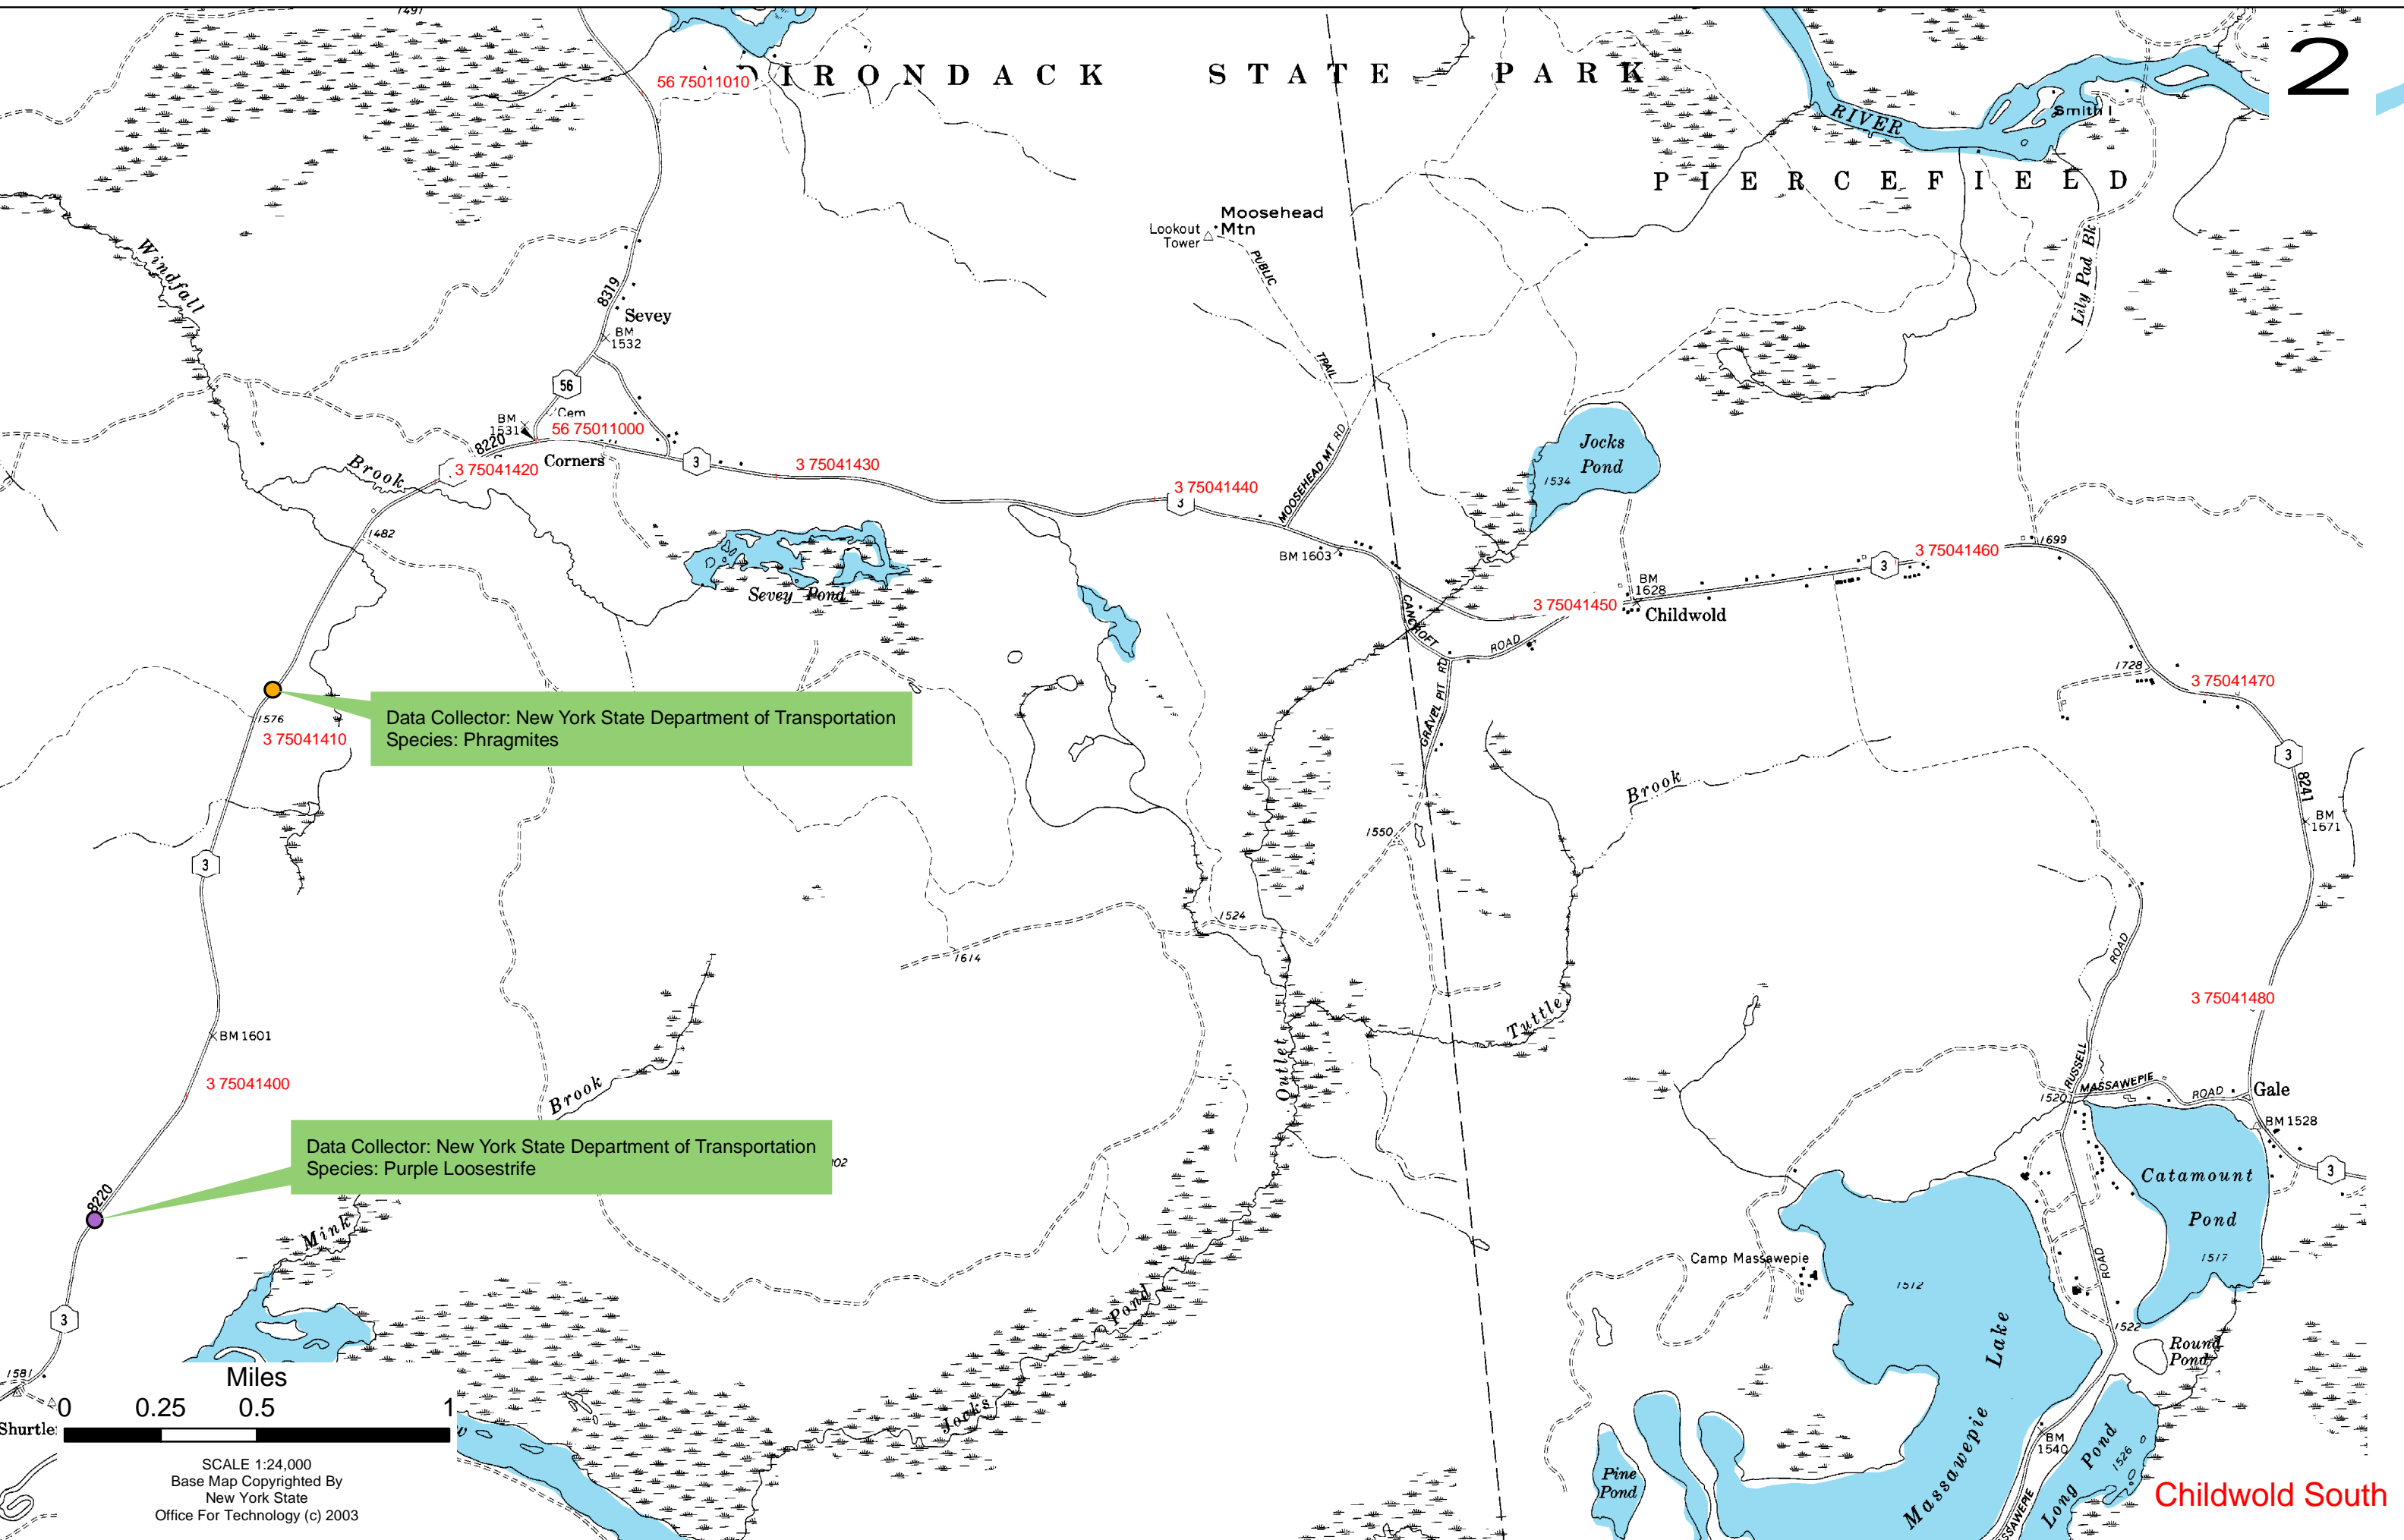

IRONDAK STATE PARK

PIERCEFIELD

Data Collector: New York State Department of Transportation
 Species: Phragmites

Data Collector: New York State Department of Transportation
 Species: Purple Loosestrife

SCALE 1:24,000
 Base Map Copyrighted By
 New York State
 Office For Technology (c) 2003

Childwold South