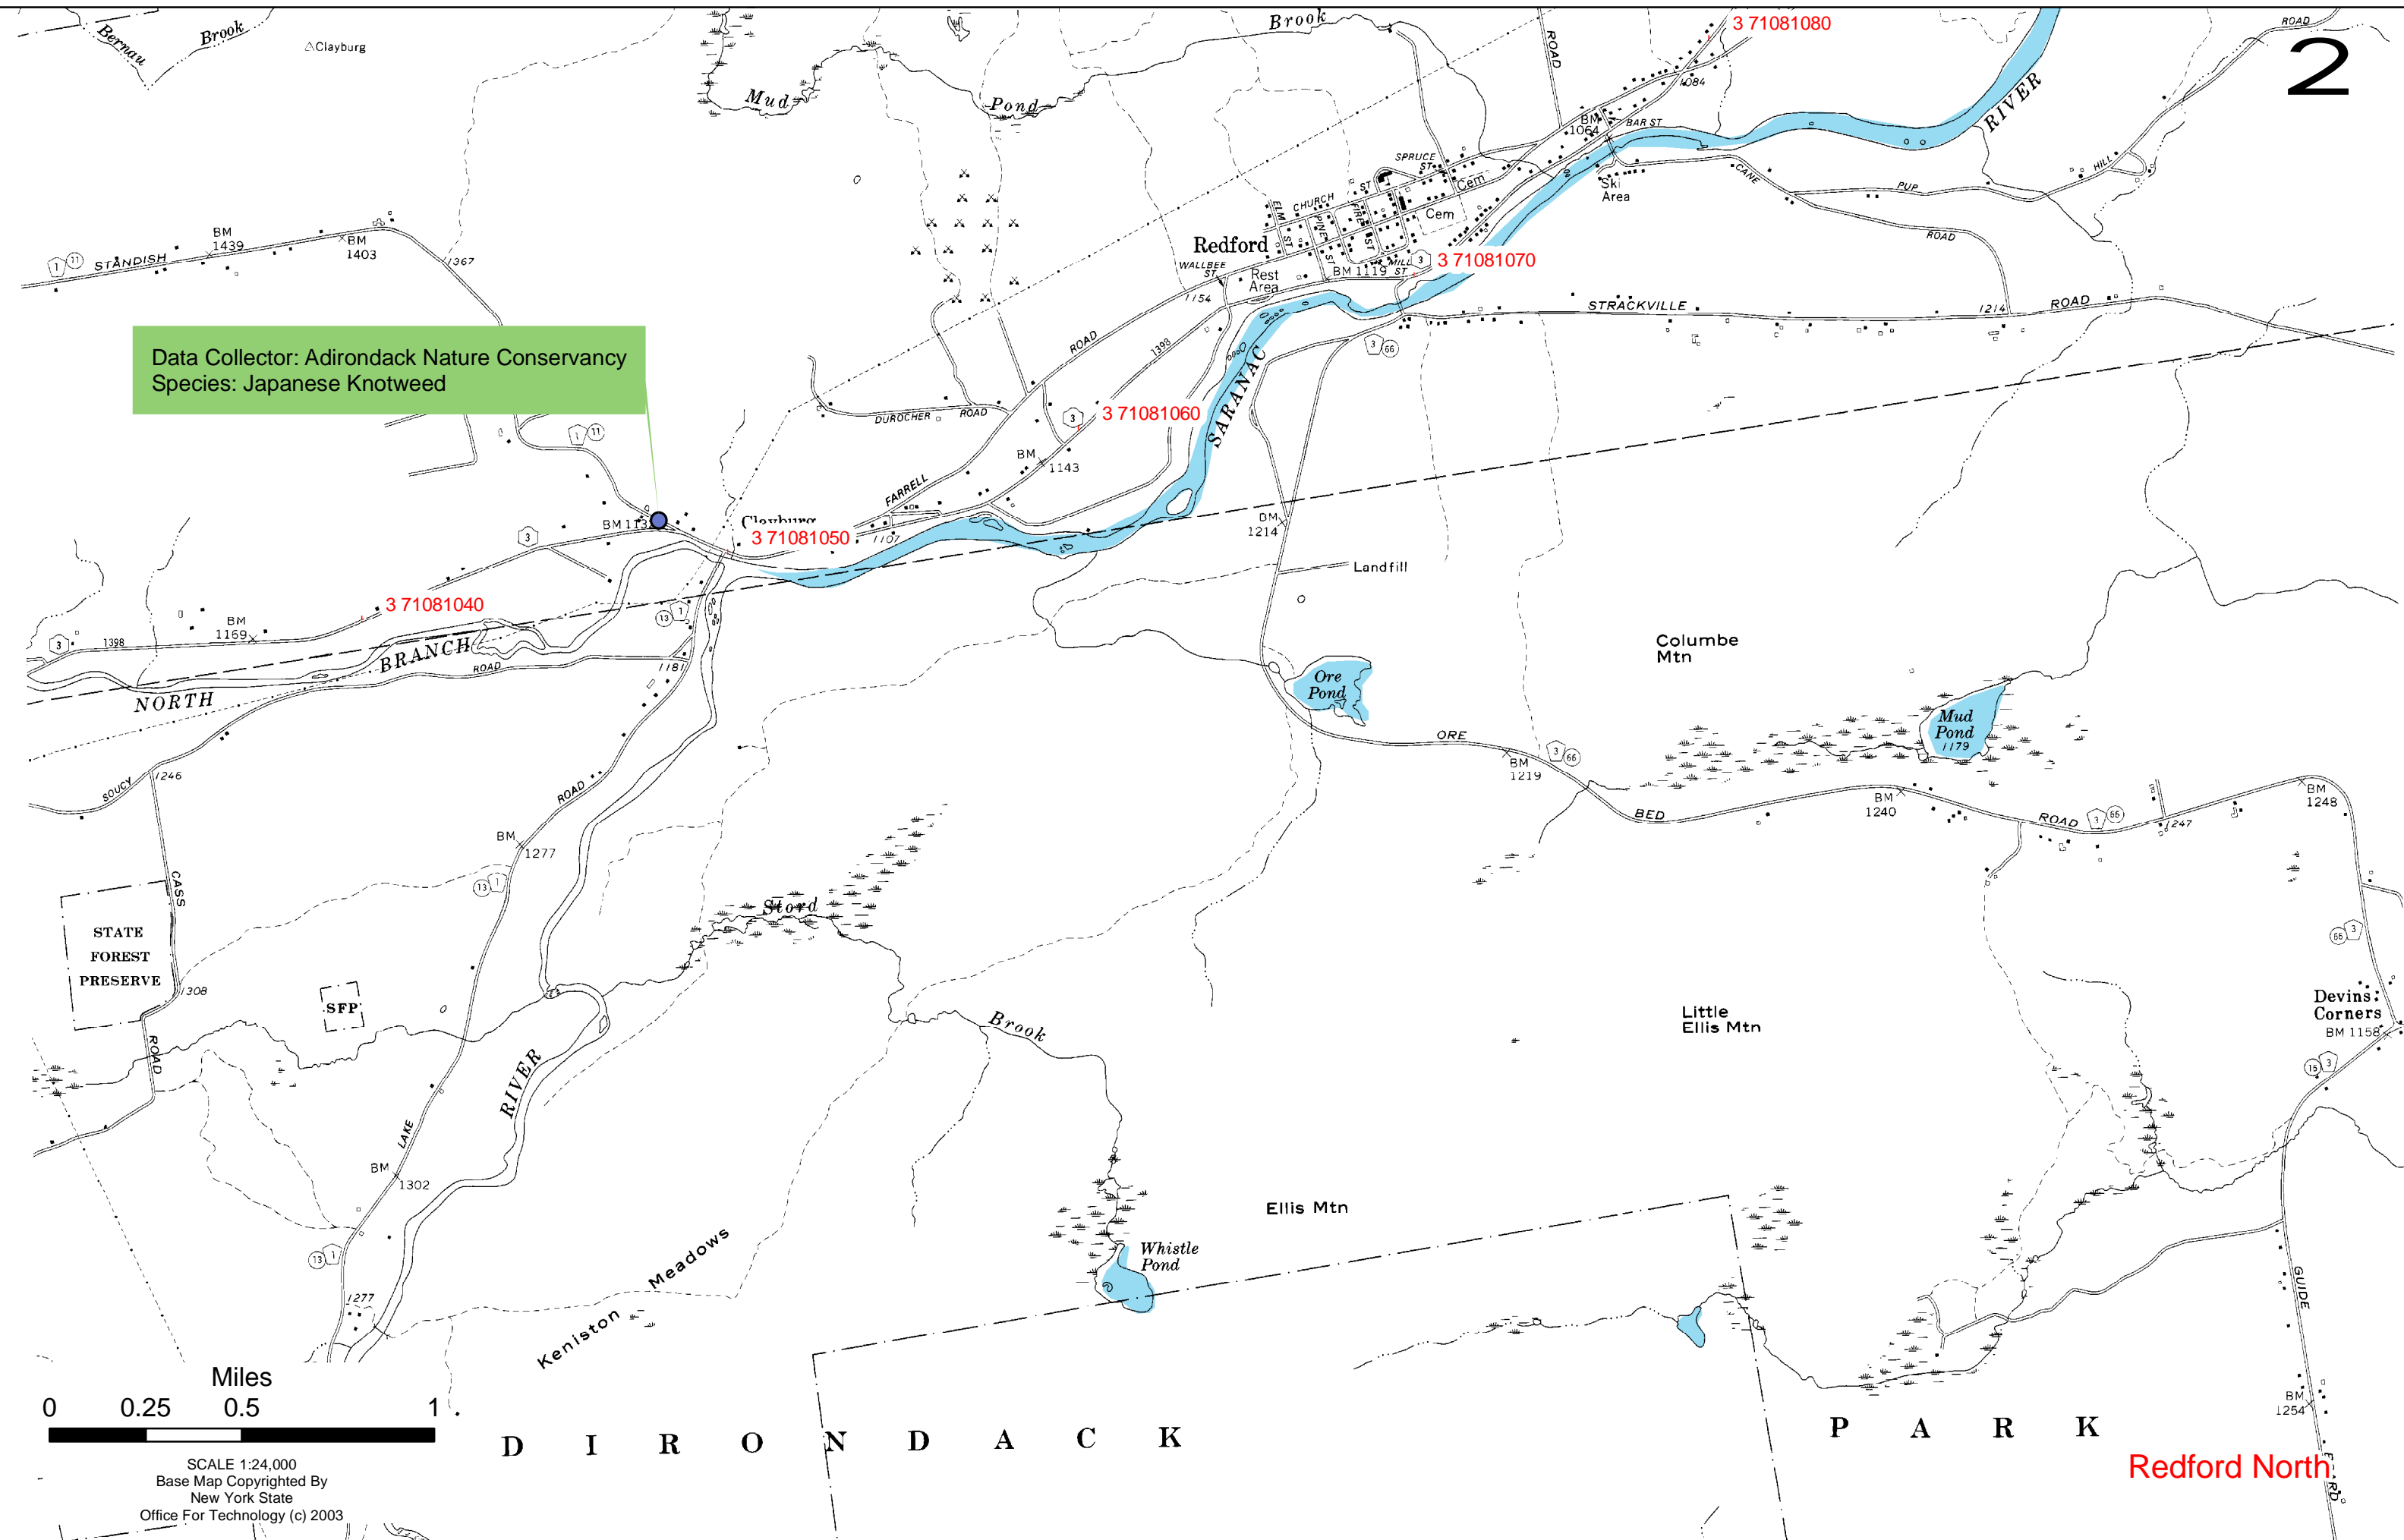

Data Collector: Adirondack Nature Conservancy
Species: Japanese Knotweed

SCALE 1:24,000
Base Map Copyrighted By
New York State
Office For Technology (c) 2003

D I R O N D A C K P A R K

Redford North