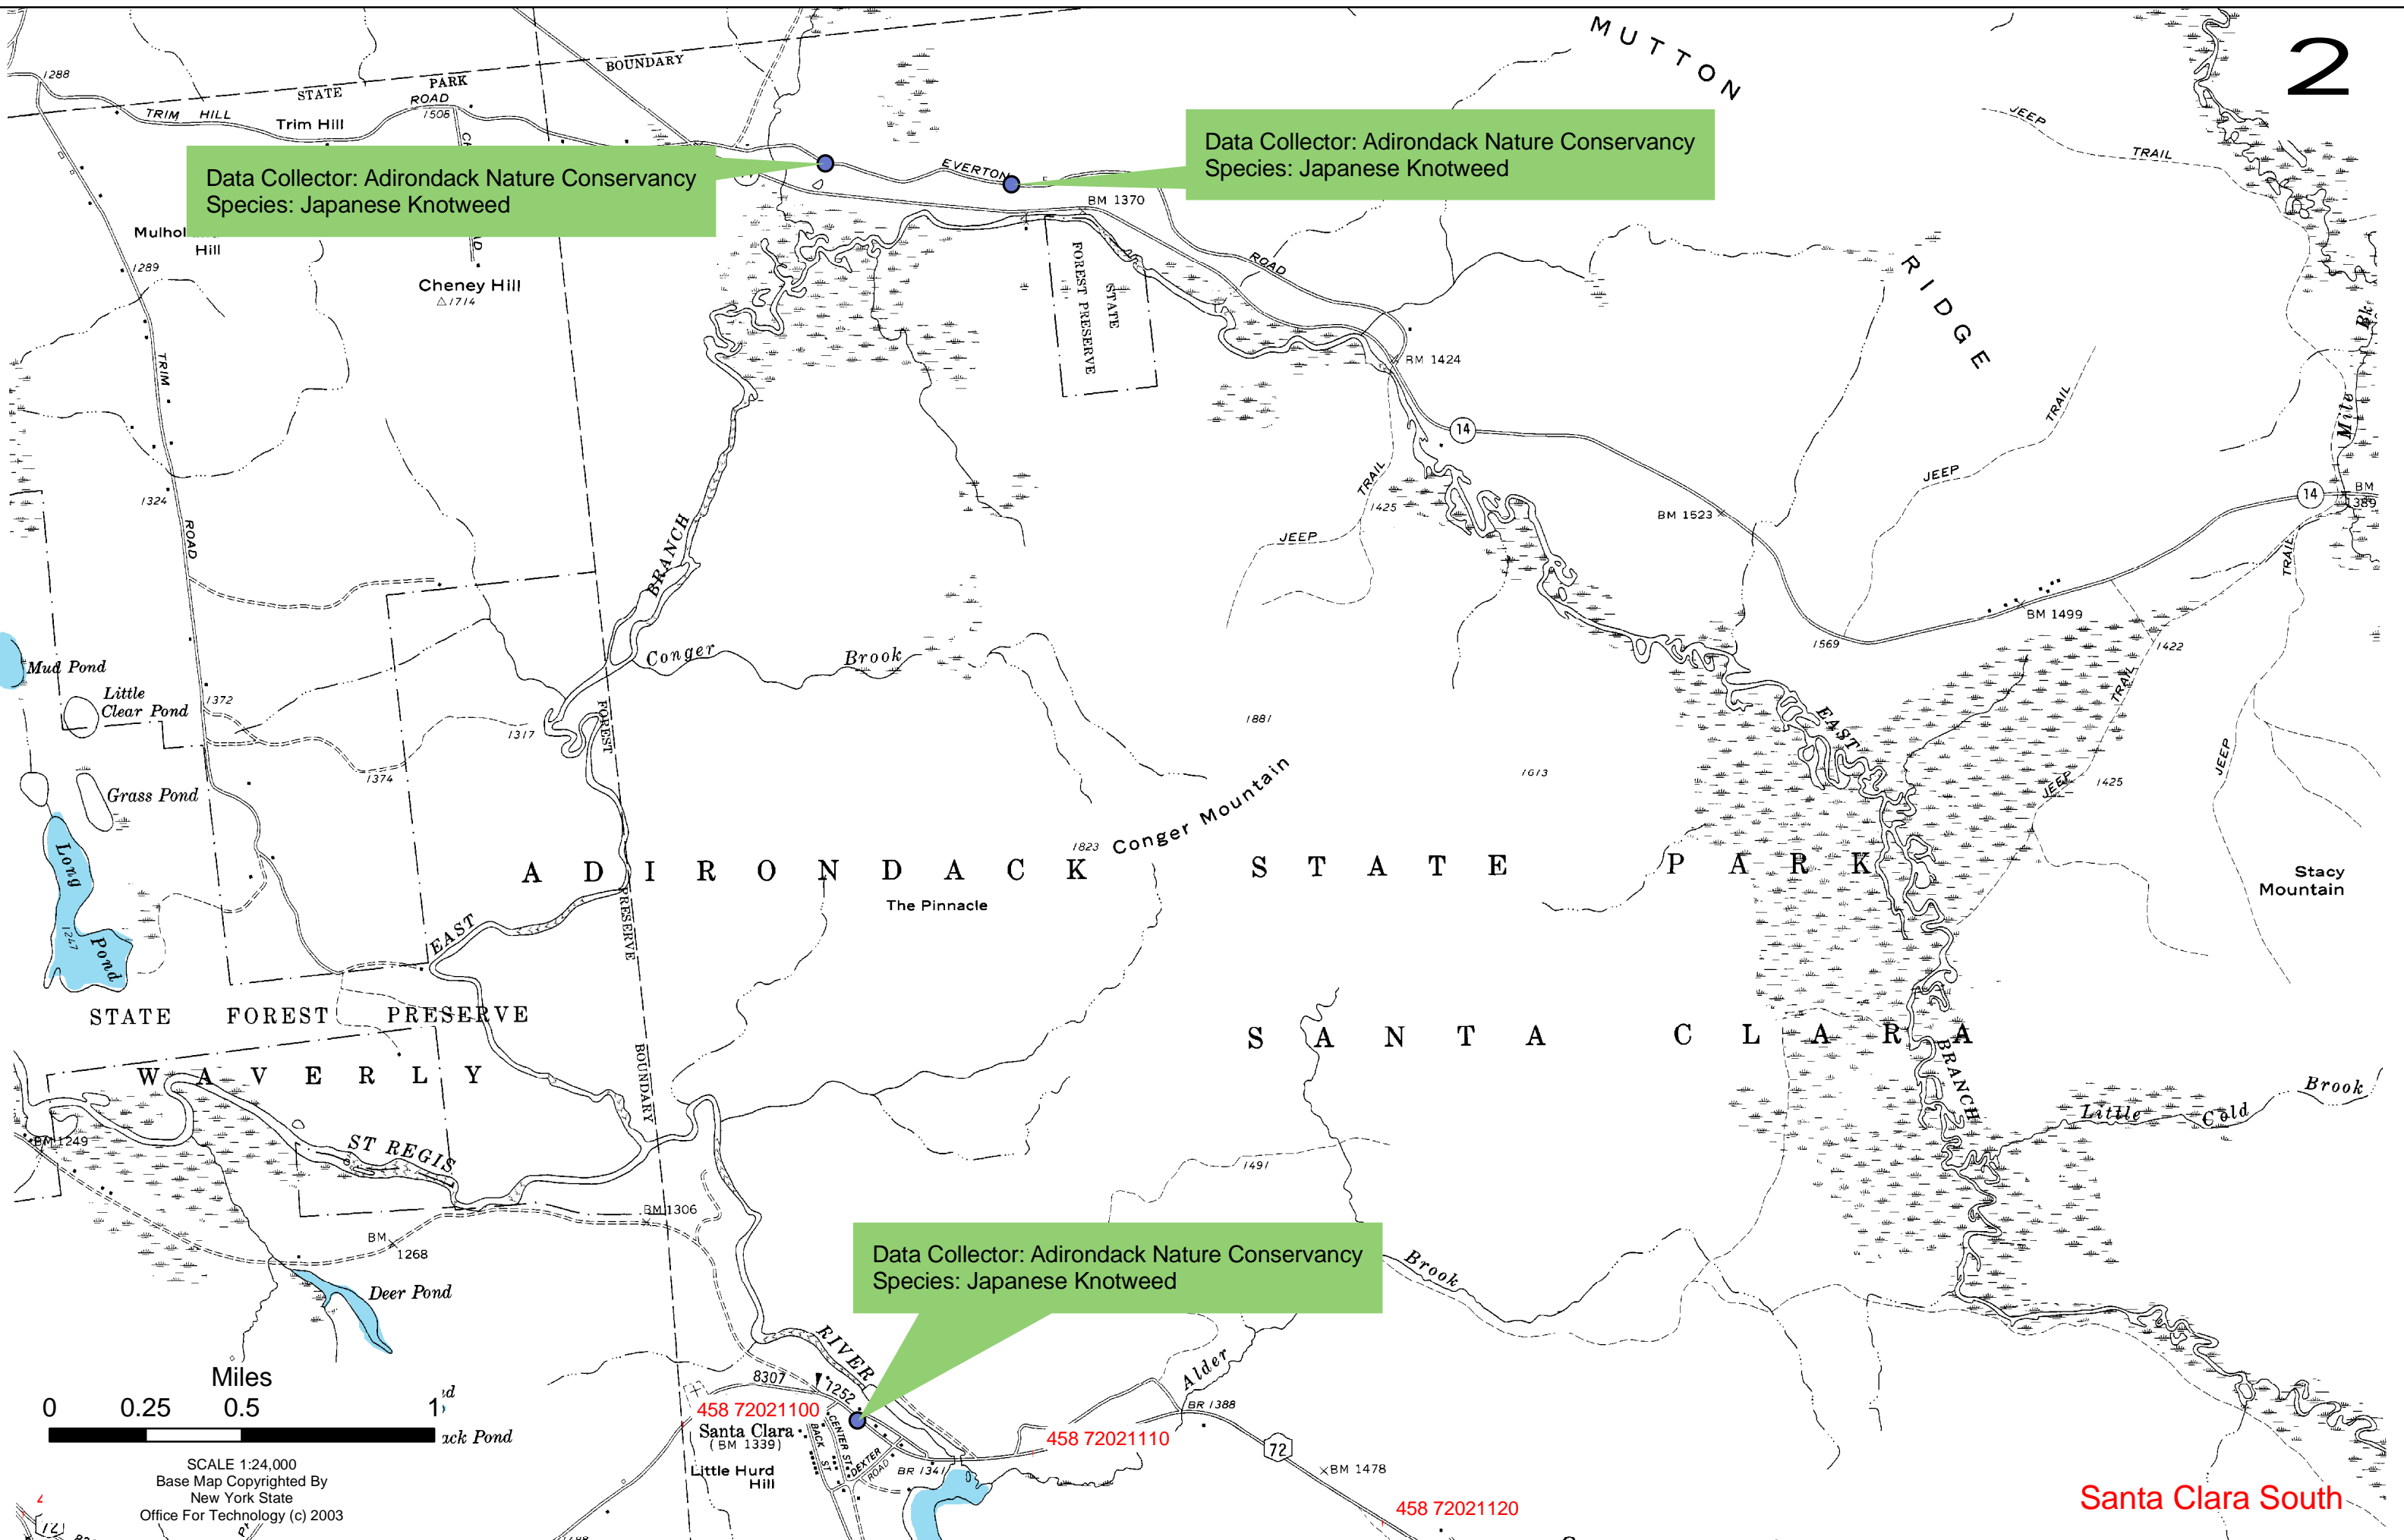

Data Collector: Adirondack Nature Conservancy
Species: Japanese Knotweed

Data Collector: Adirondack Nature Conservancy
Species: Japanese Knotweed

Data Collector: Adirondack Nature Conservancy
Species: Japanese Knotweed

458 72021100
Santa Clara
(BM 1339)

458 72021110

458 72021120

Santa Clara South

SCALE 1:24,000
Base Map Copyrighted By
New York State
Office For Technology (c) 2003